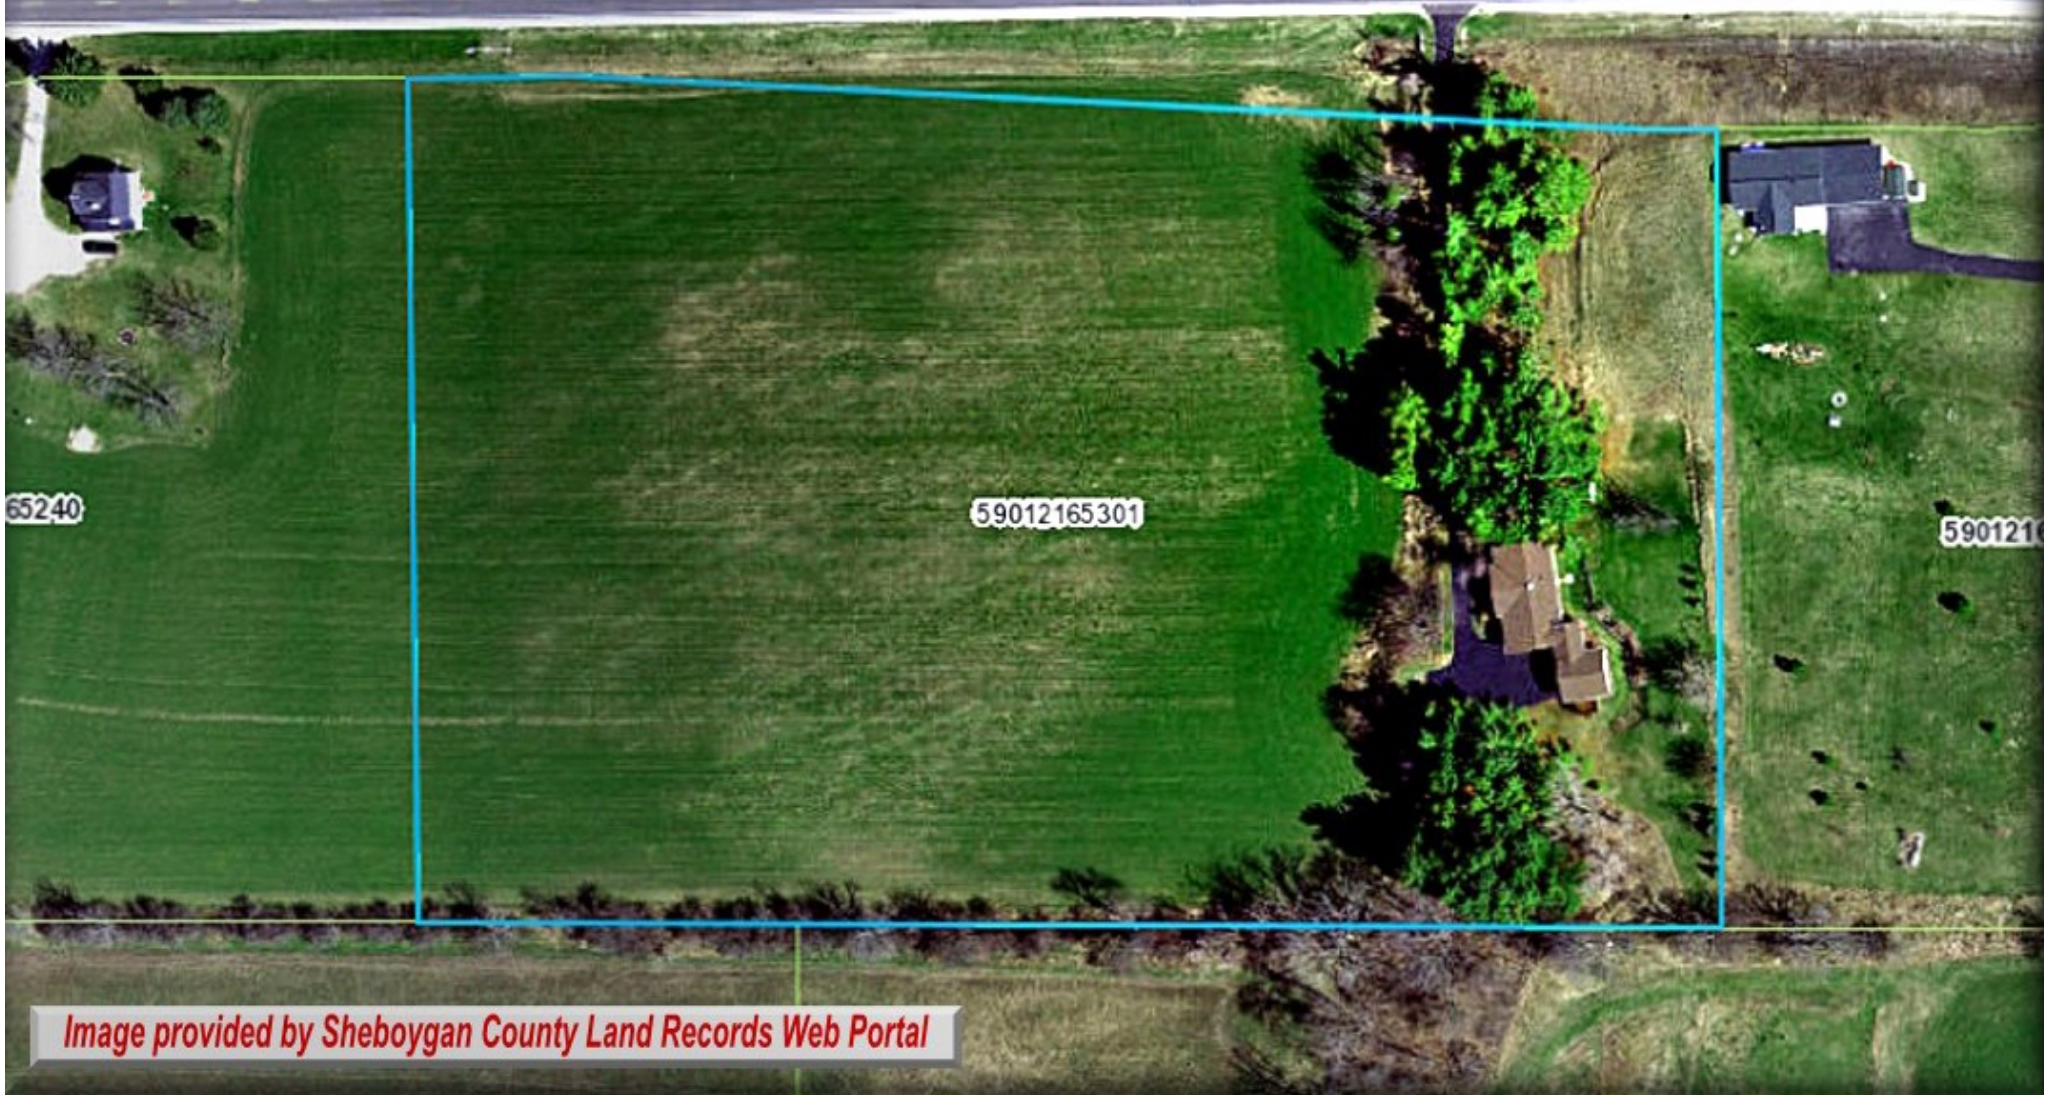

W7967 County Road F, Cascade

Image provided by Sheboygan County Land Records Web Portal