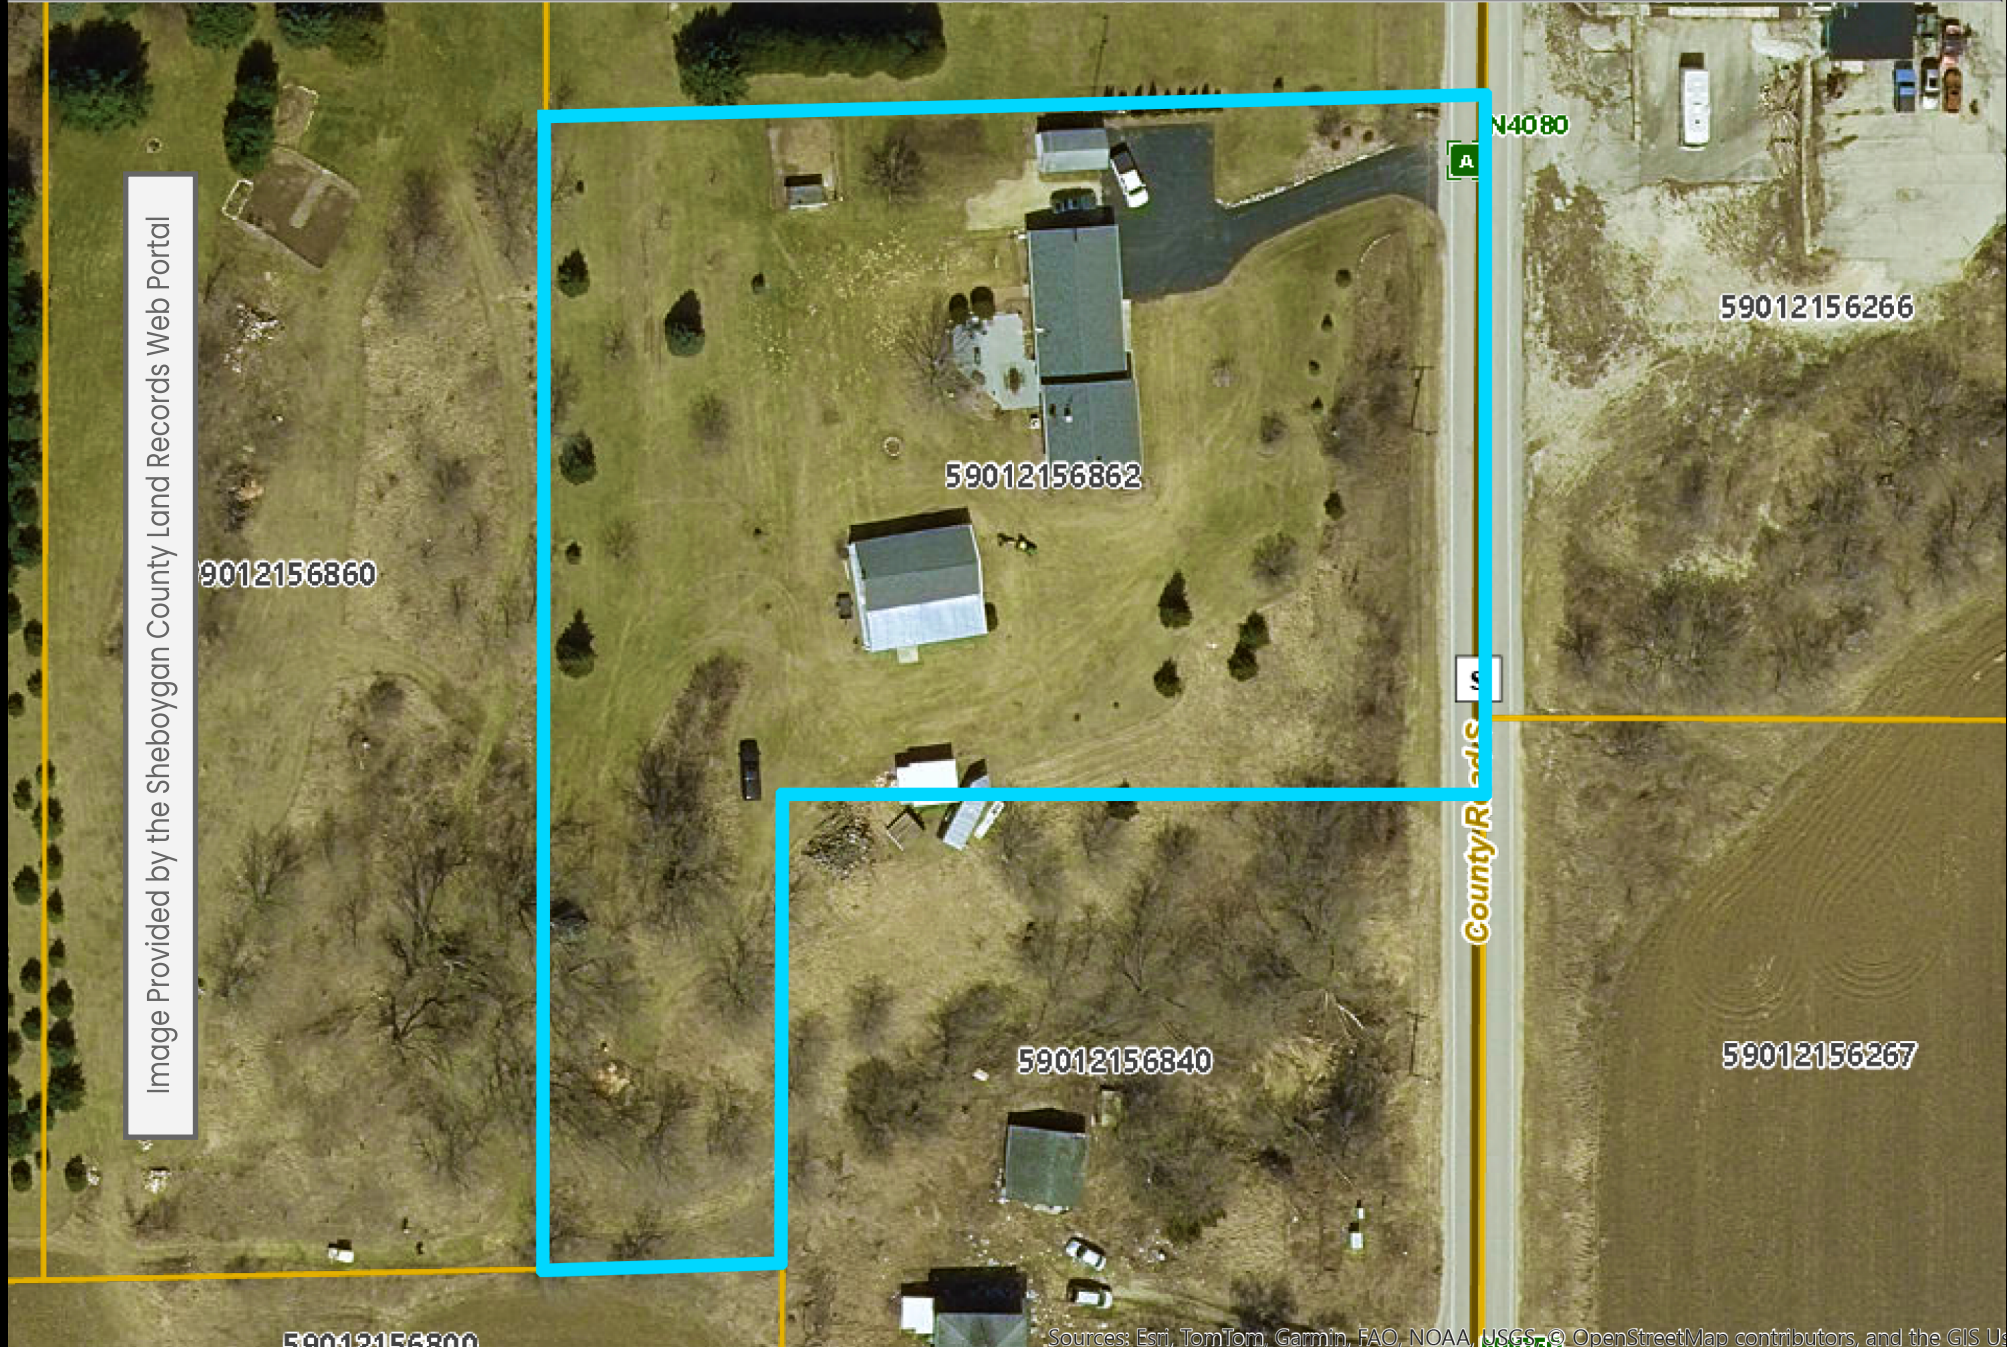

N4080 COUNTY ROAD S | PLYMOUTH

Image Provided by the Sheboygan County Land Records Web Portal

59012156860

59012156862

59012156840

59012156266

59012156267

N4080

County Road S

59012156800