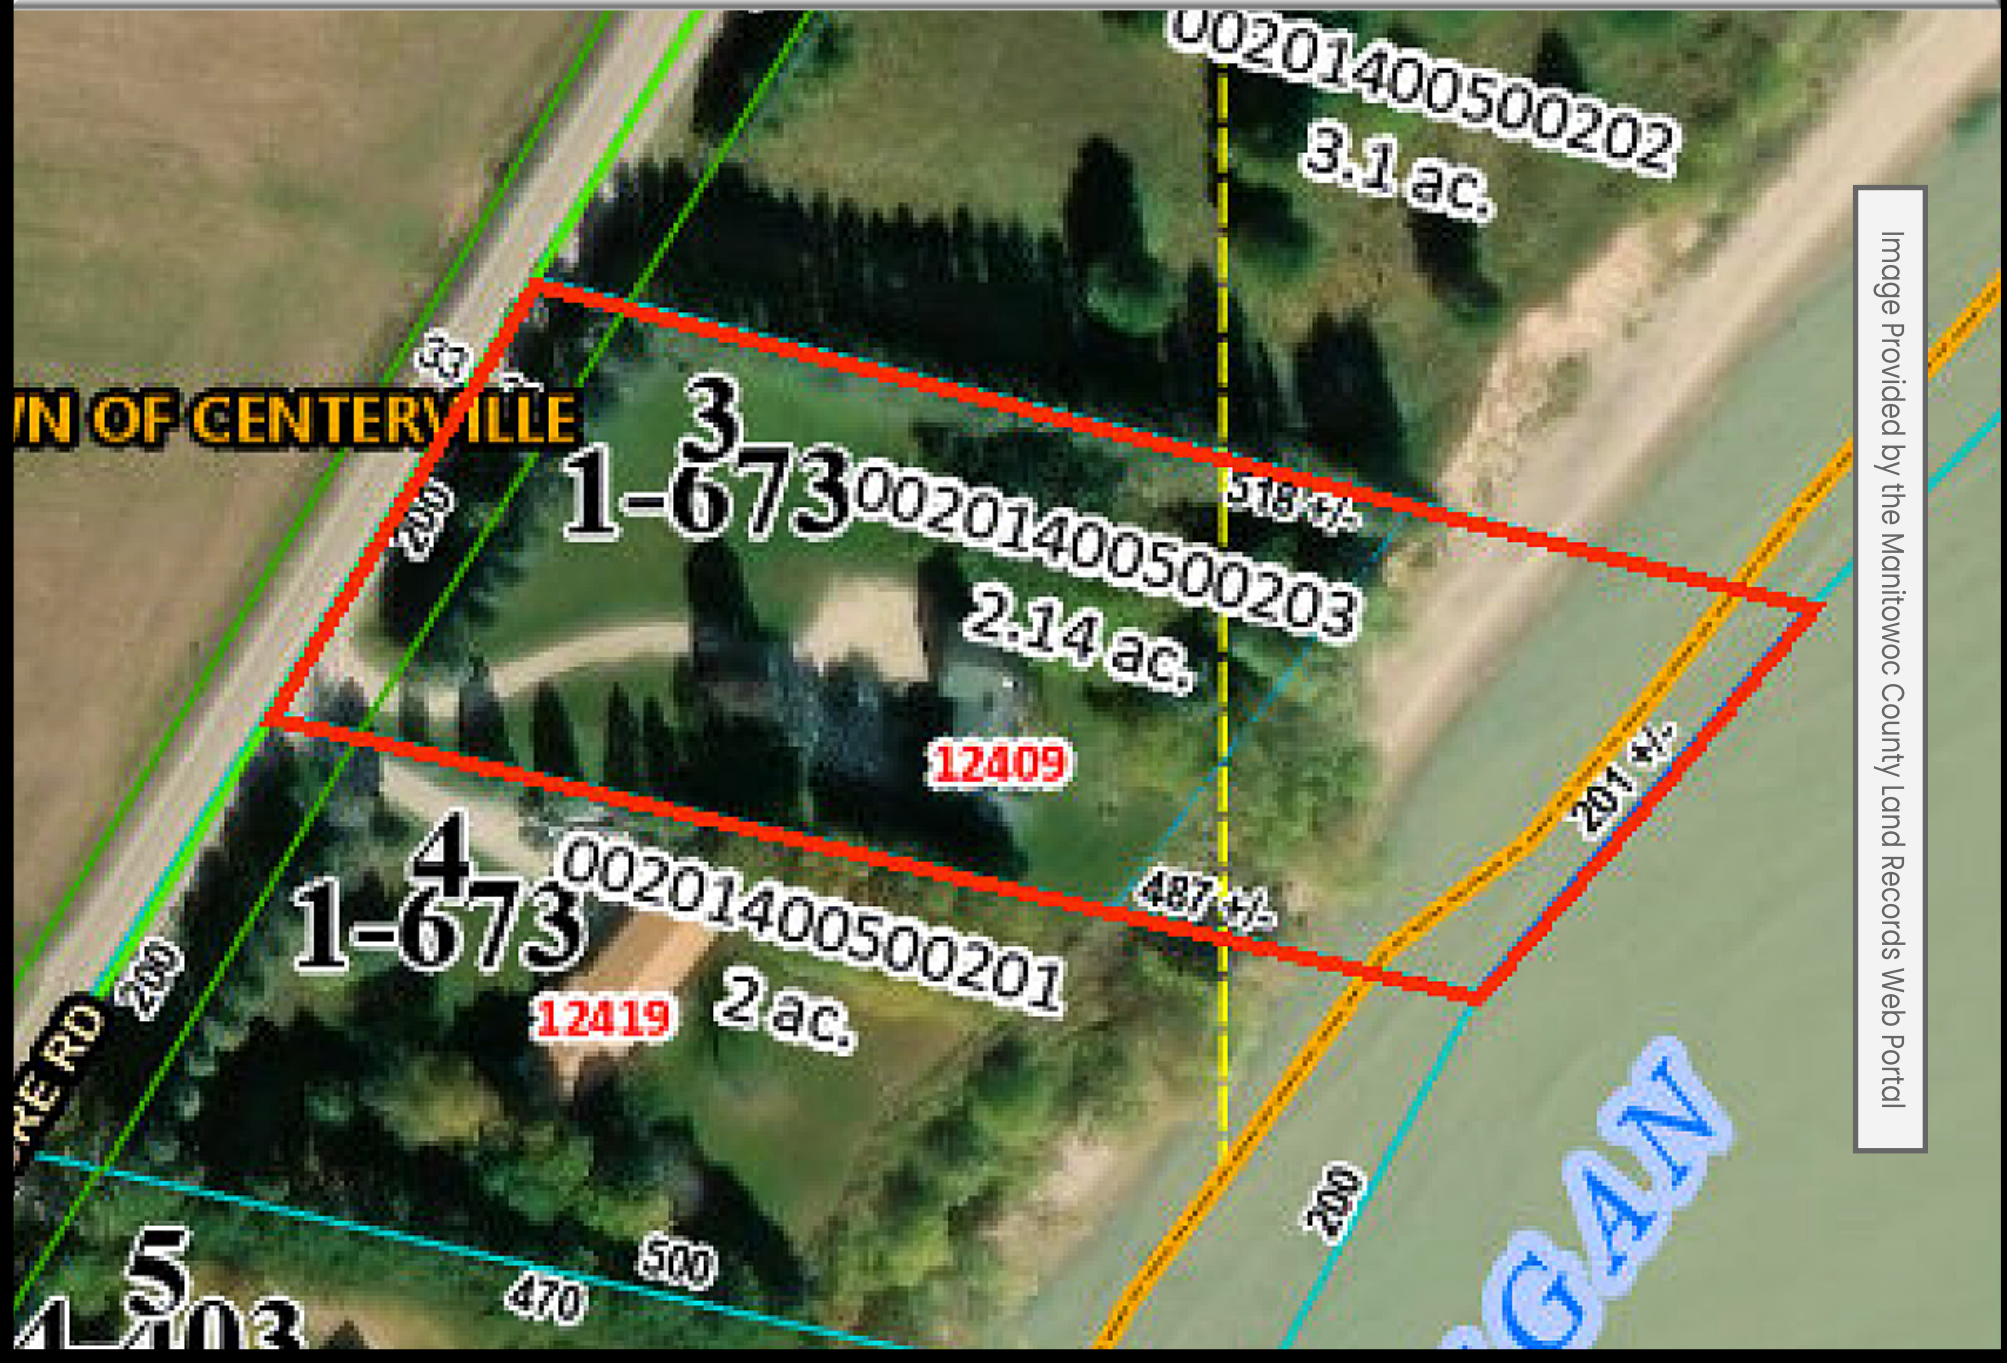

12409 LAKESHORE ROAD | CLEVELAND

Image Provided by the Manitowoc County Land Records Web Portal