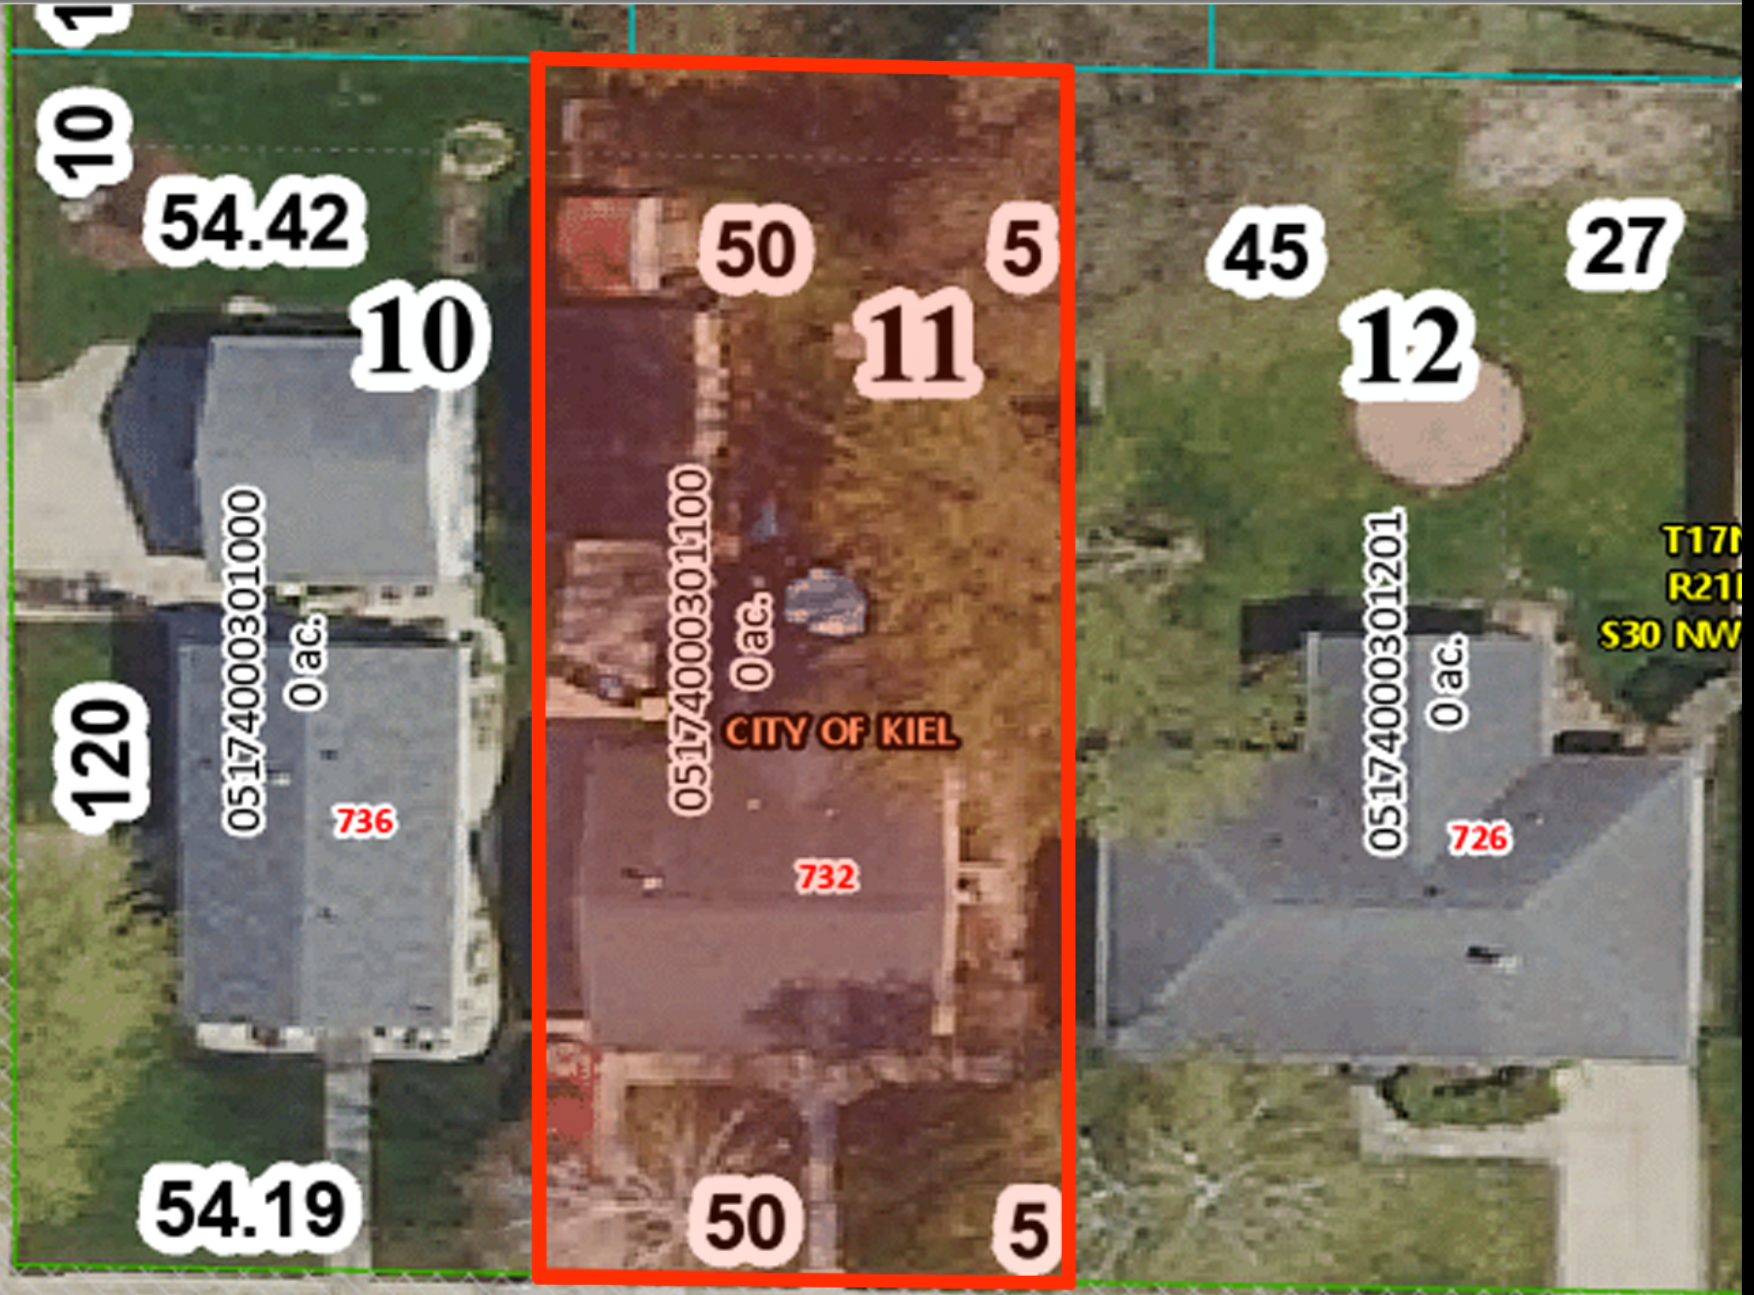

732 WISCONSIN STREET | KIEL

Image Provided by the Manitowoc County Land Records Web Portal

T170
R210
S30 NW