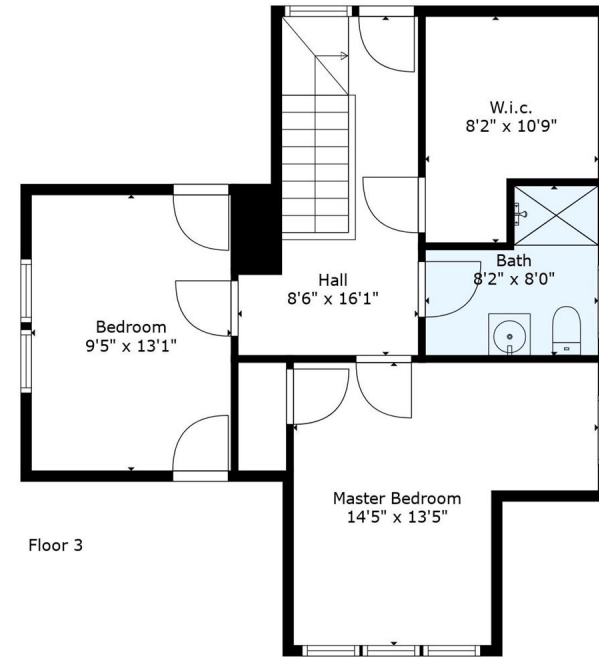

Floor 1

Floor 2

Floor 3

TOTAL: 1579 sq. ft
 Below Ground: 118 sq. ft, FLOOR 2: 948 sq. ft, FLOOR 3: 513 sq. ft
 EXCLUDED AREAS: RECREATION ROOM: 466 sq. ft, UTILITY: 323 sq. ft, LOW CEILING: 47 sq. ft

Measurements Are Highly Accurate, But Not Guaranteed.