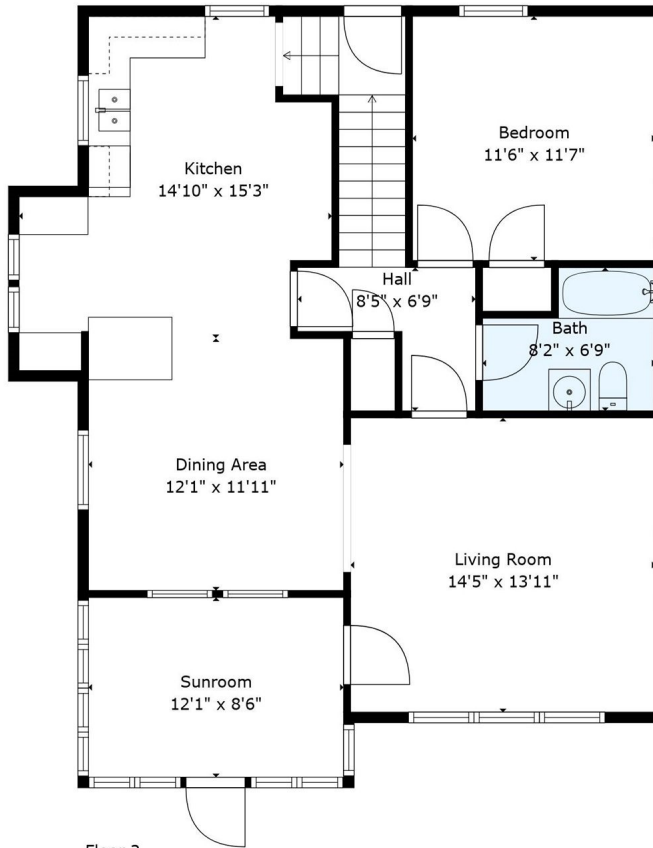

Floor 1

Floor 2

Floor 3

TOTAL: 1579 sq. ft
 Below Ground: 118 sq. ft, FLOOR 2: 948 sq. ft, FLOOR 3: 513 sq. ft
 EXCLUDED AREAS: RECREATION ROOM: 466 sq. ft, UTILITY: 323 sq. ft, LOW CEILING: 47 sq. ft

Measurements Are Highly Accurate, But Not Guaranteed.