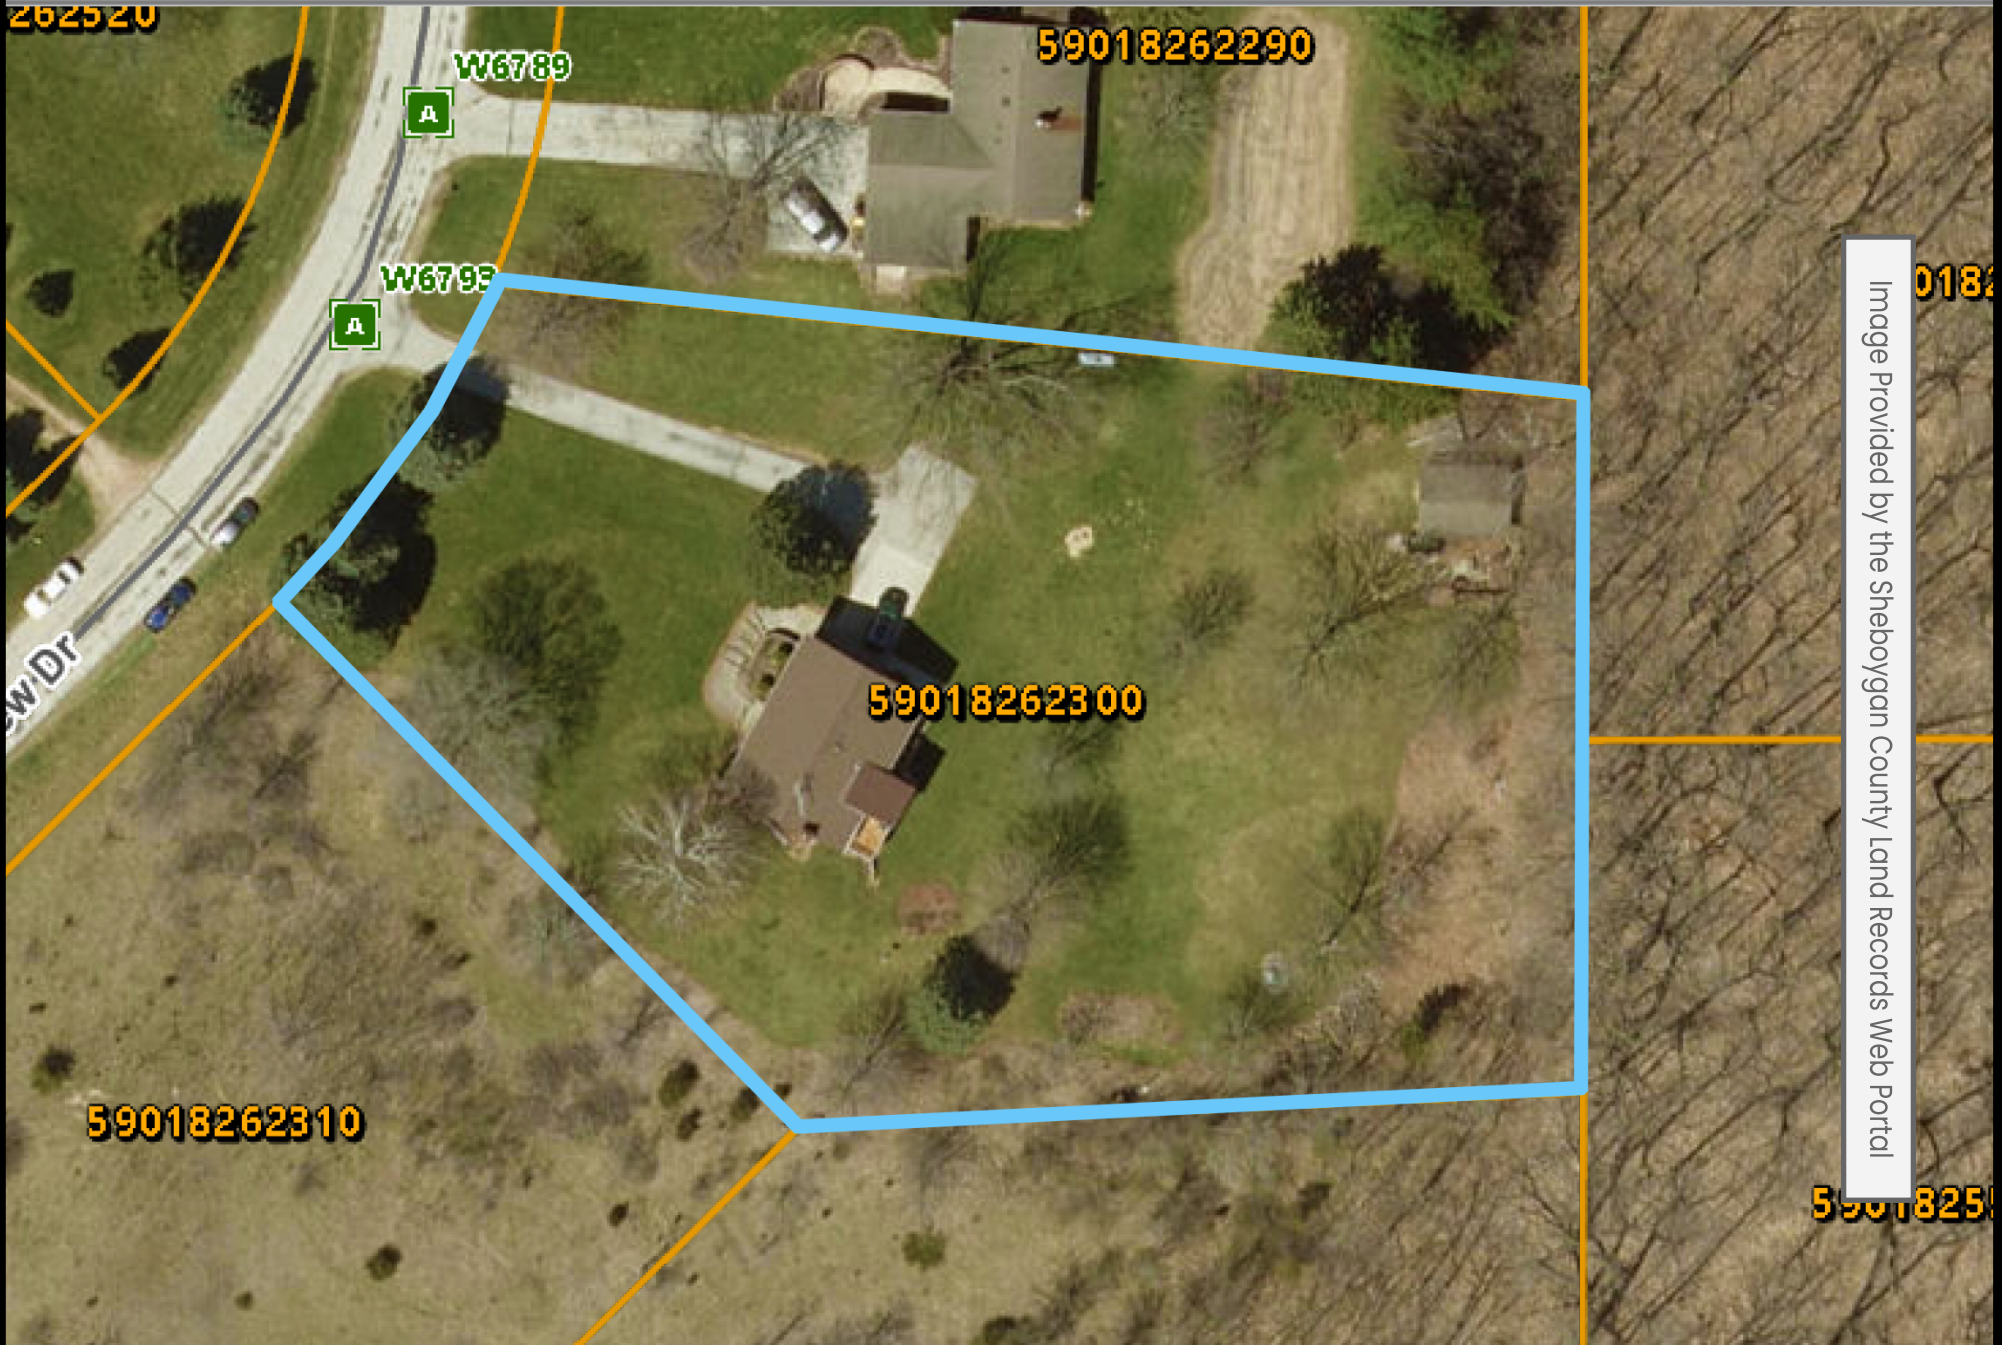

W6793 CEDAR VIEW DRIVE | ELKHART LAKE

Image Provided by the Sheboygan County Land Records Web Portal