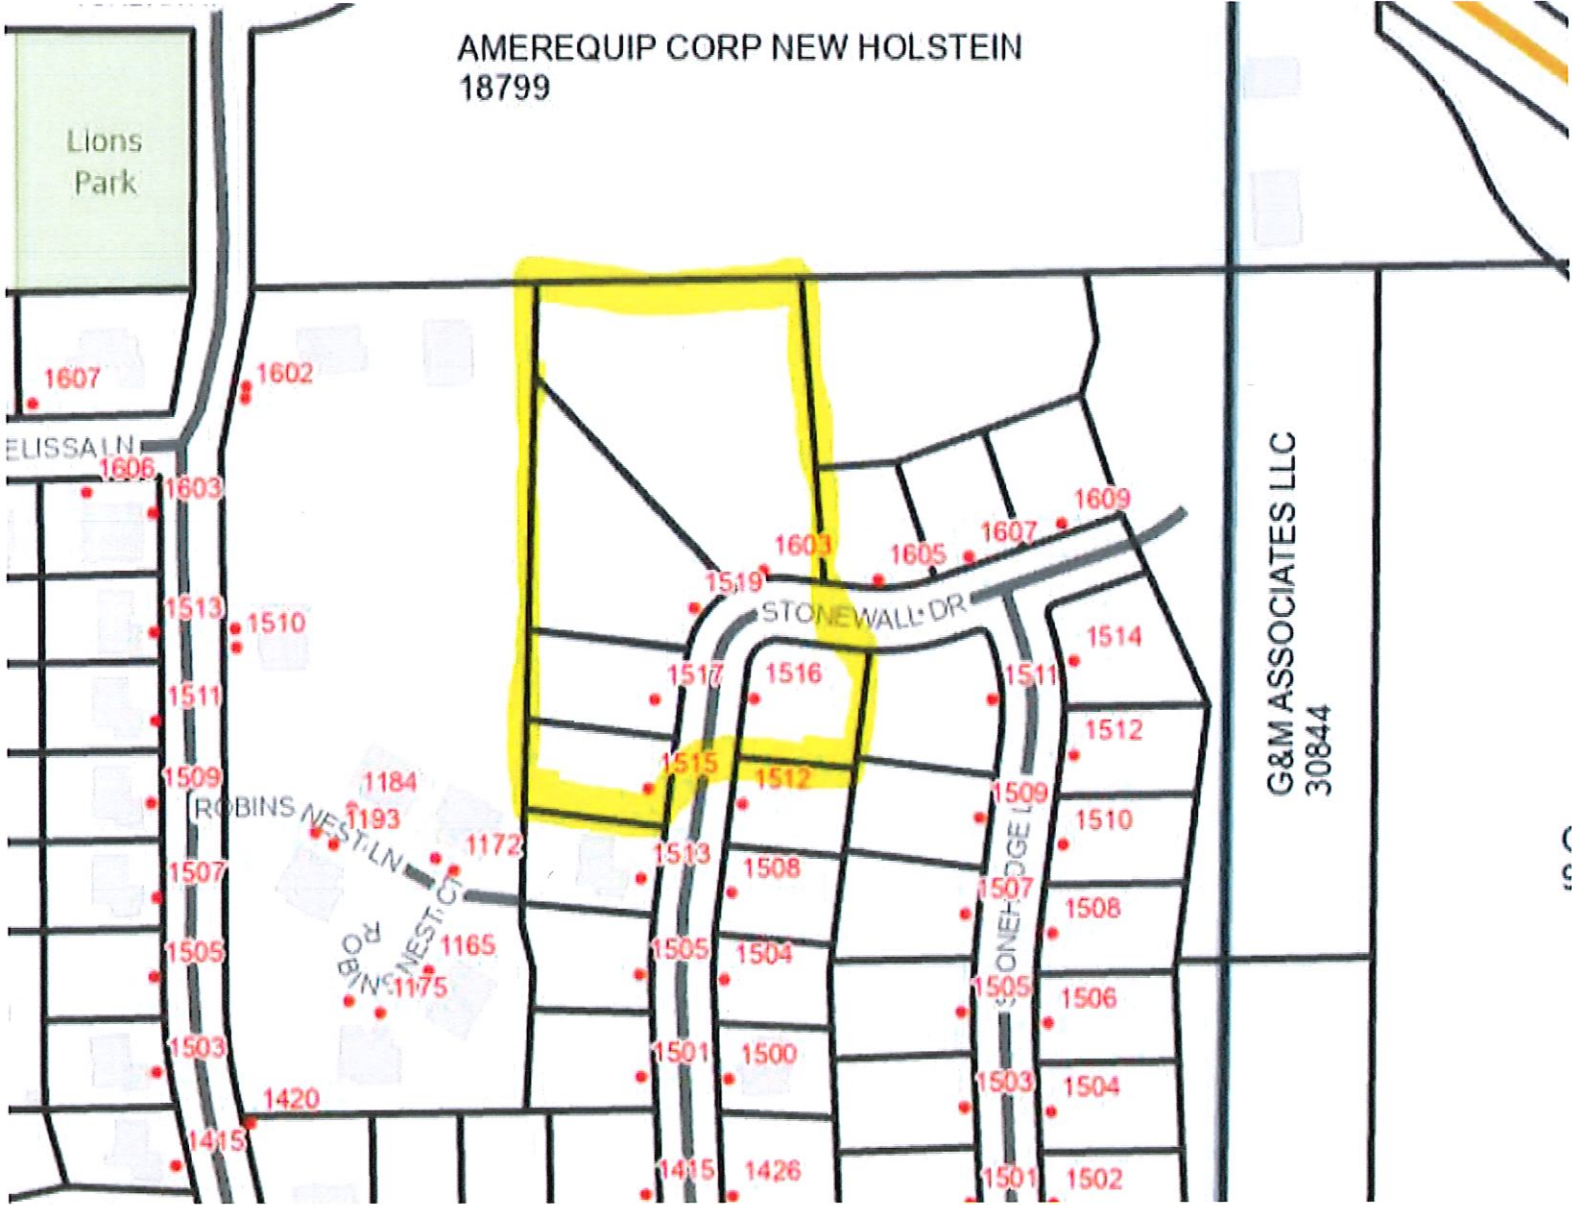

AMEREQUIP CORP NEW HOLSTEIN
18799

Lions
Park

G&M ASSOCIATES LLC
30844