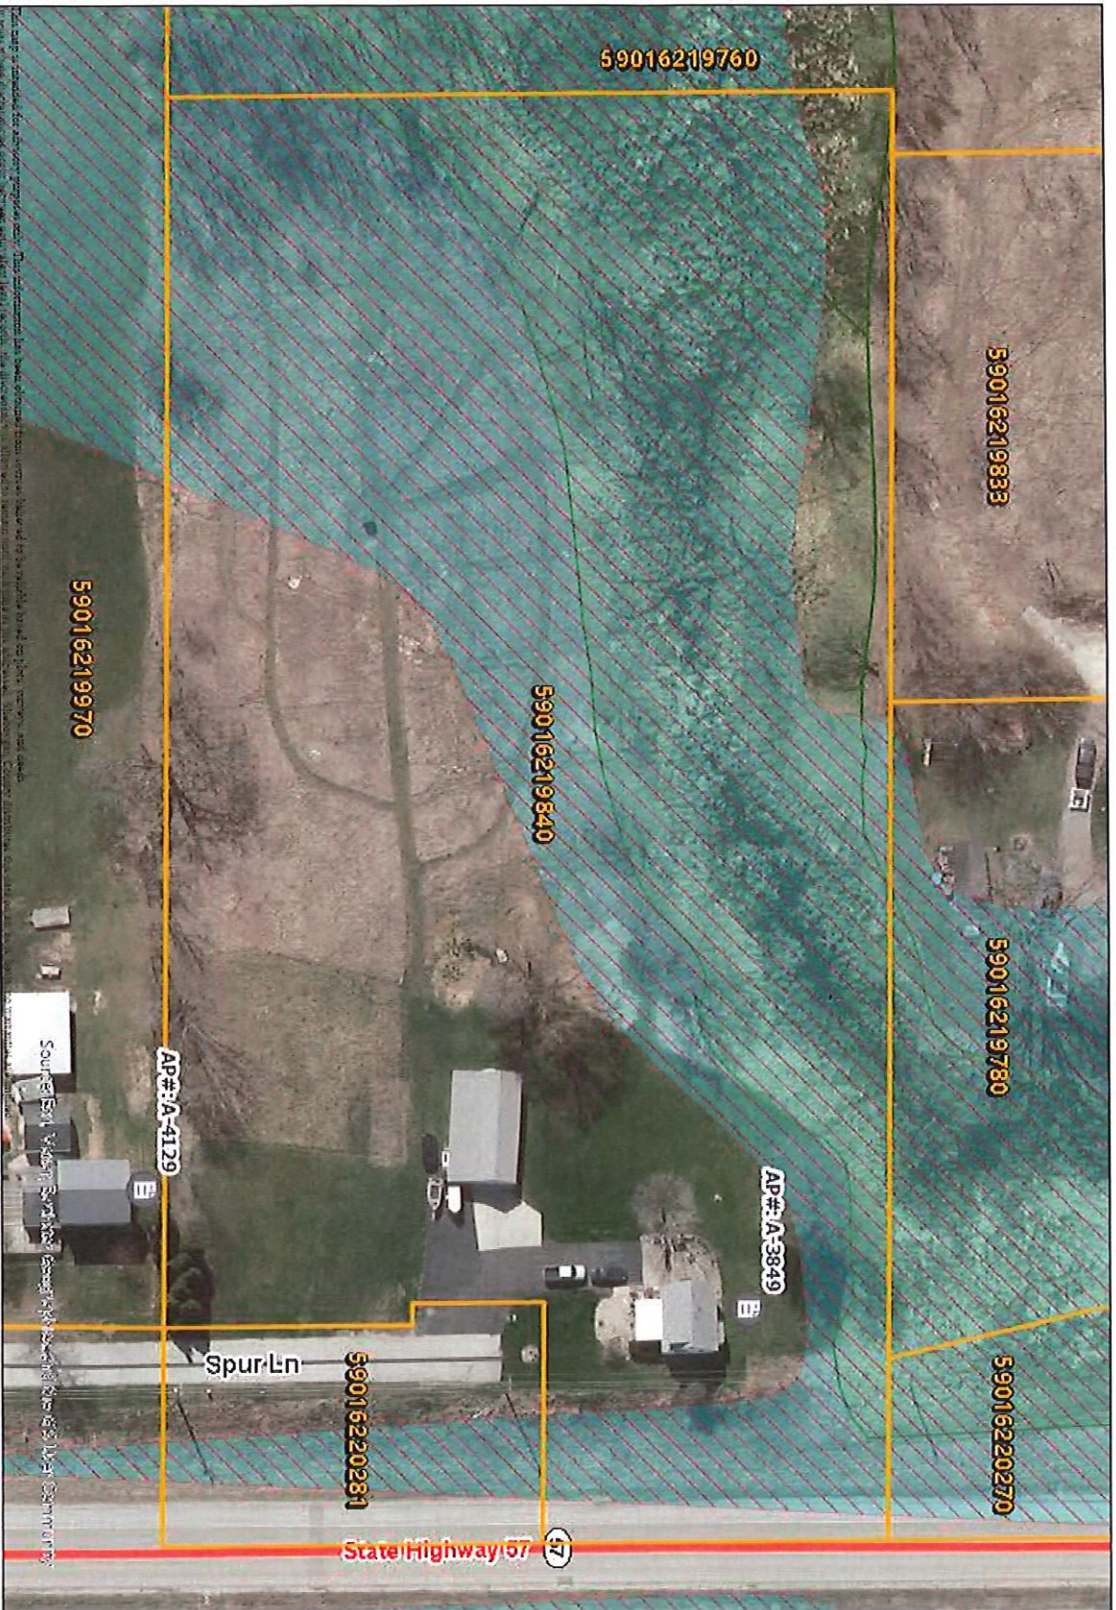

N5614 Spur Ln Plymouth – Wetlands & FEMA Flood Zoning Map

Date Printed: 9/24/2024

Sheboyan County Sanitary Map

Key: Green = Wetlands Highlighted Blue = FEMA Flood Zone Stripped Red = Shoreland Zone