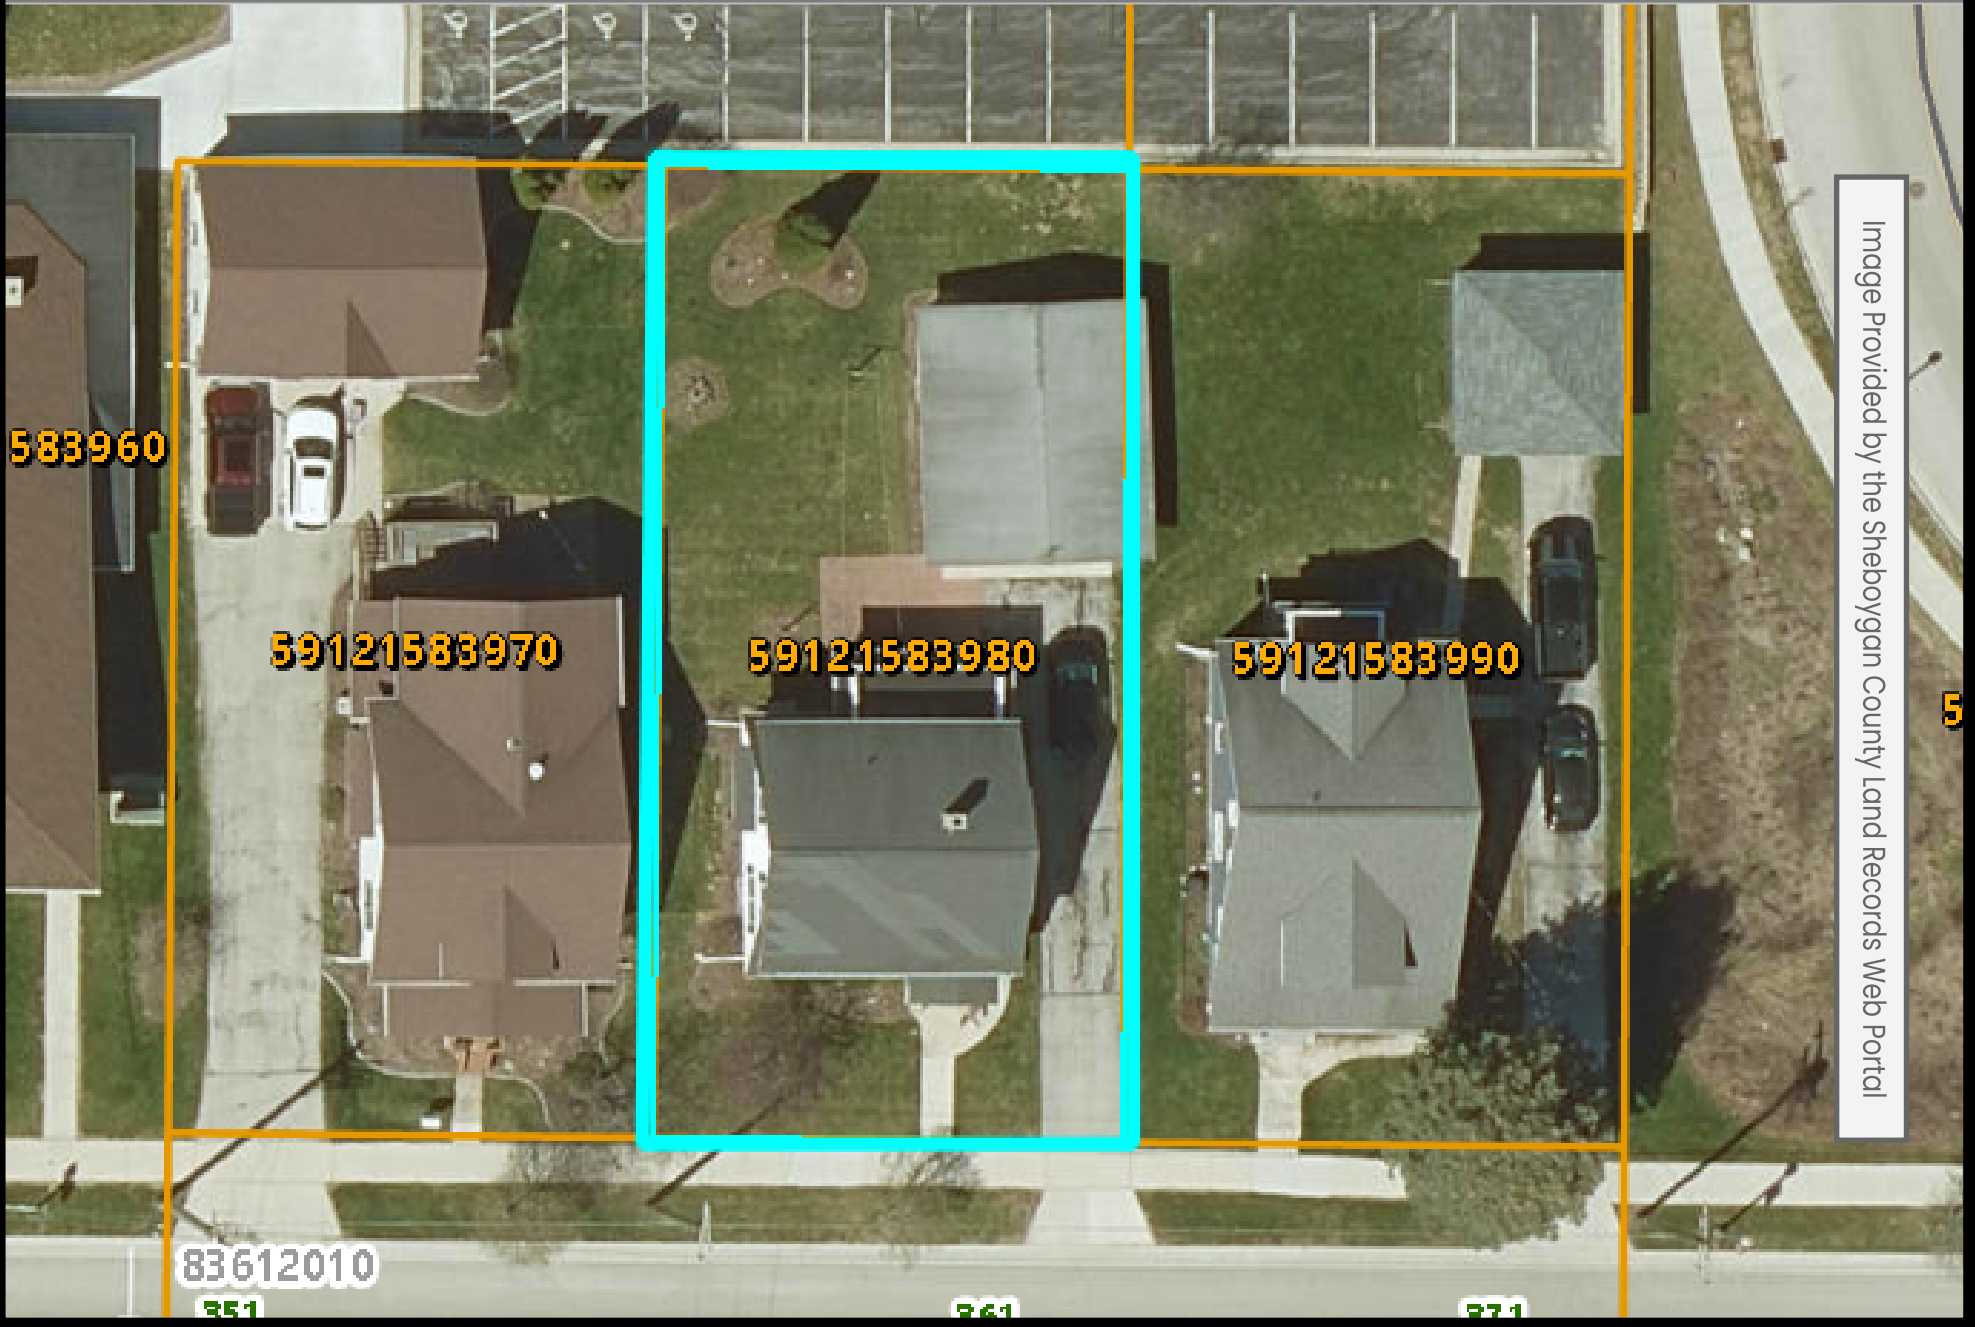

361 E RHINE STREET | ELKHART LAKE

583960

59121583970

59121583980

59121583990

83612010

351

361

371

Image Provided by the Sheboygan County Land Records Web Portal

5