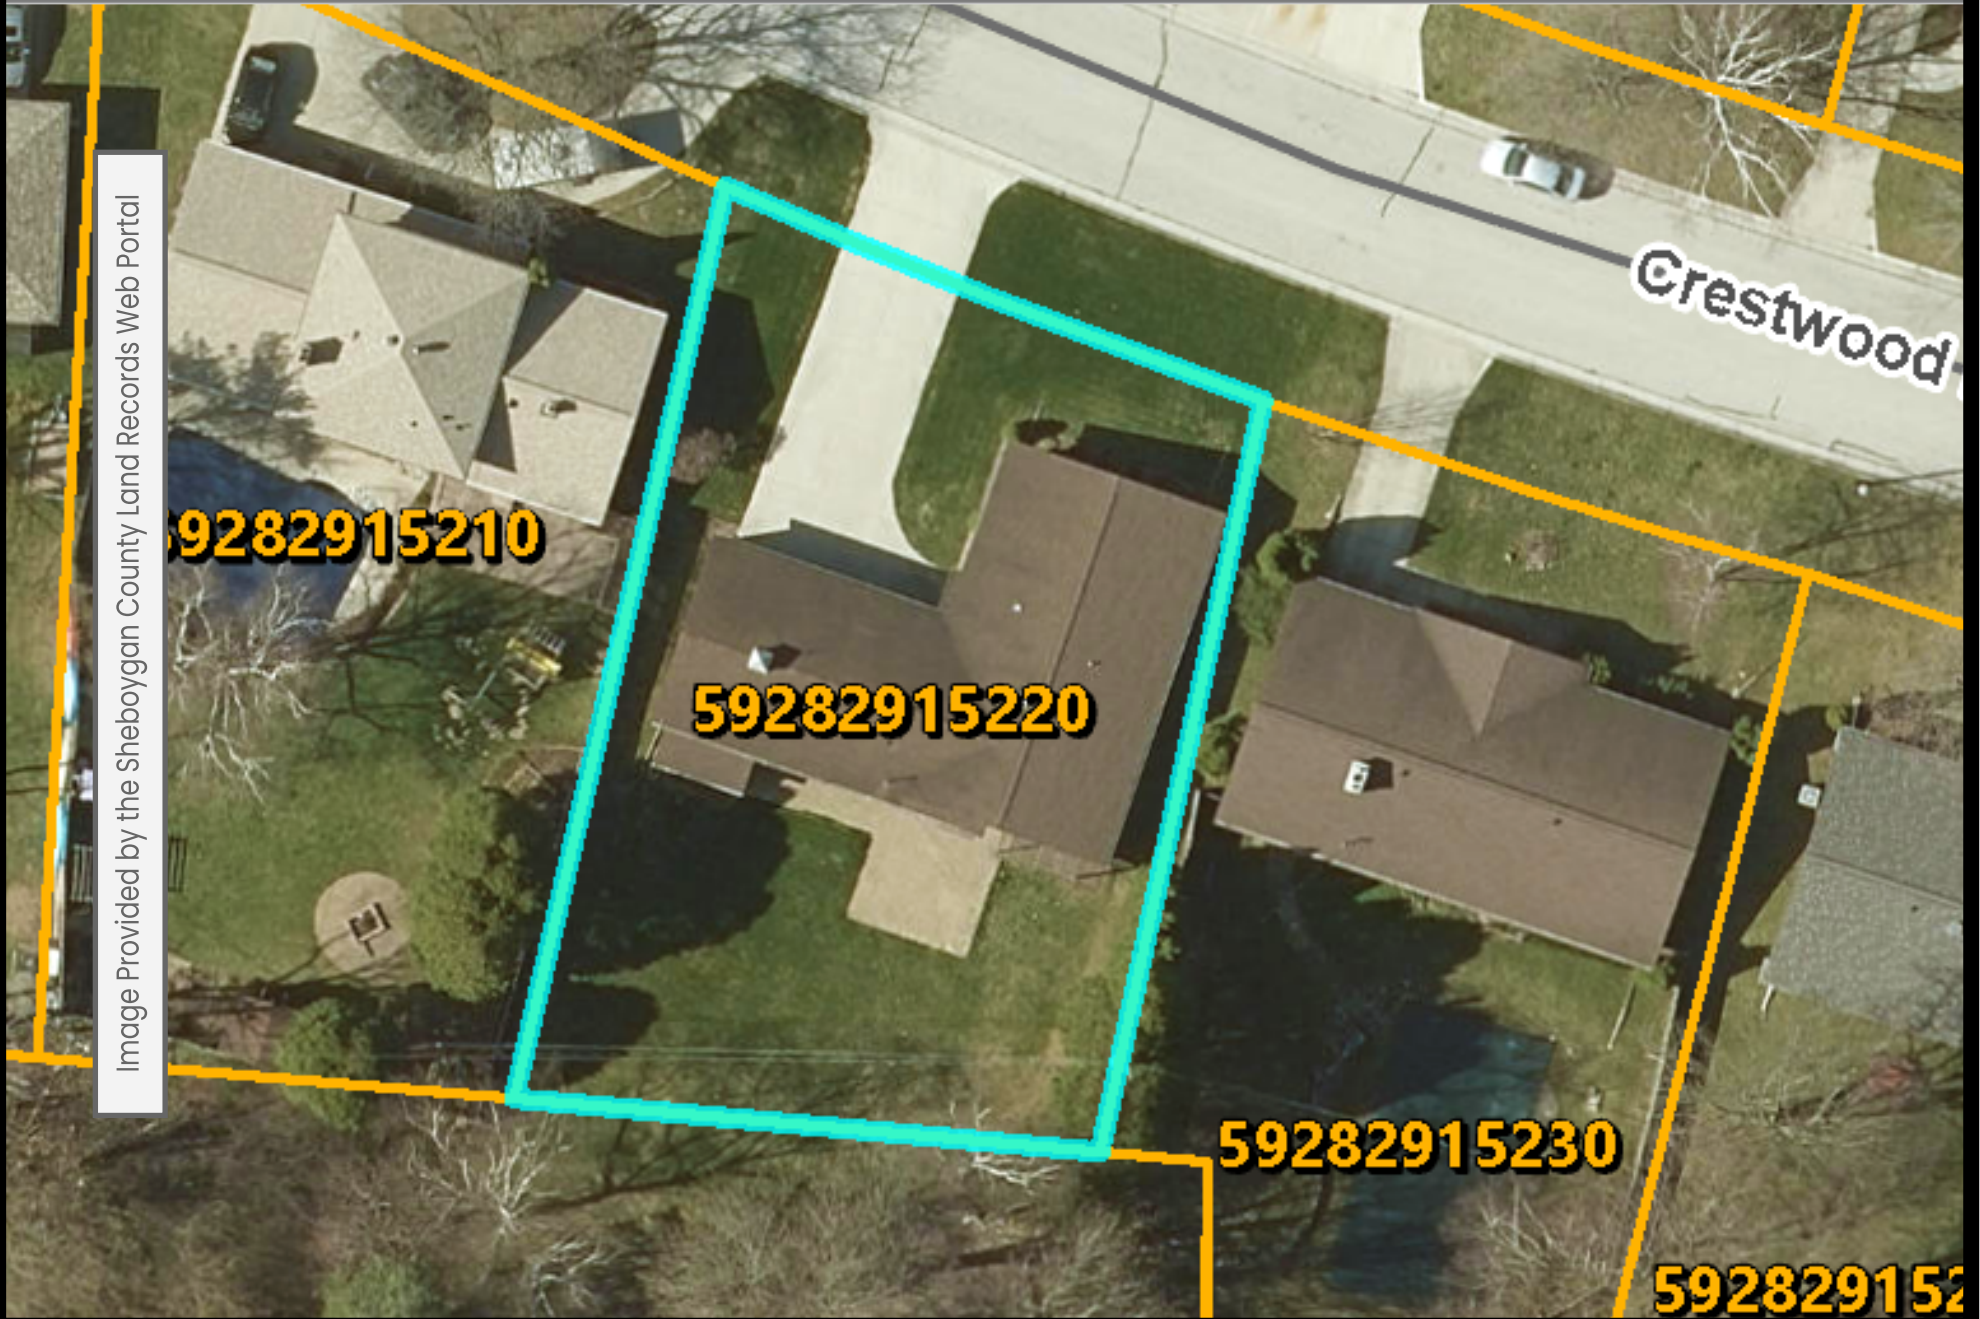

231 CRESTWOOD DRIVE | SHEBOYGAN FALLS

Image Provided by the Sheboygan County Land Records Web Portal

59282915210

59282915220

59282915230

59282915240