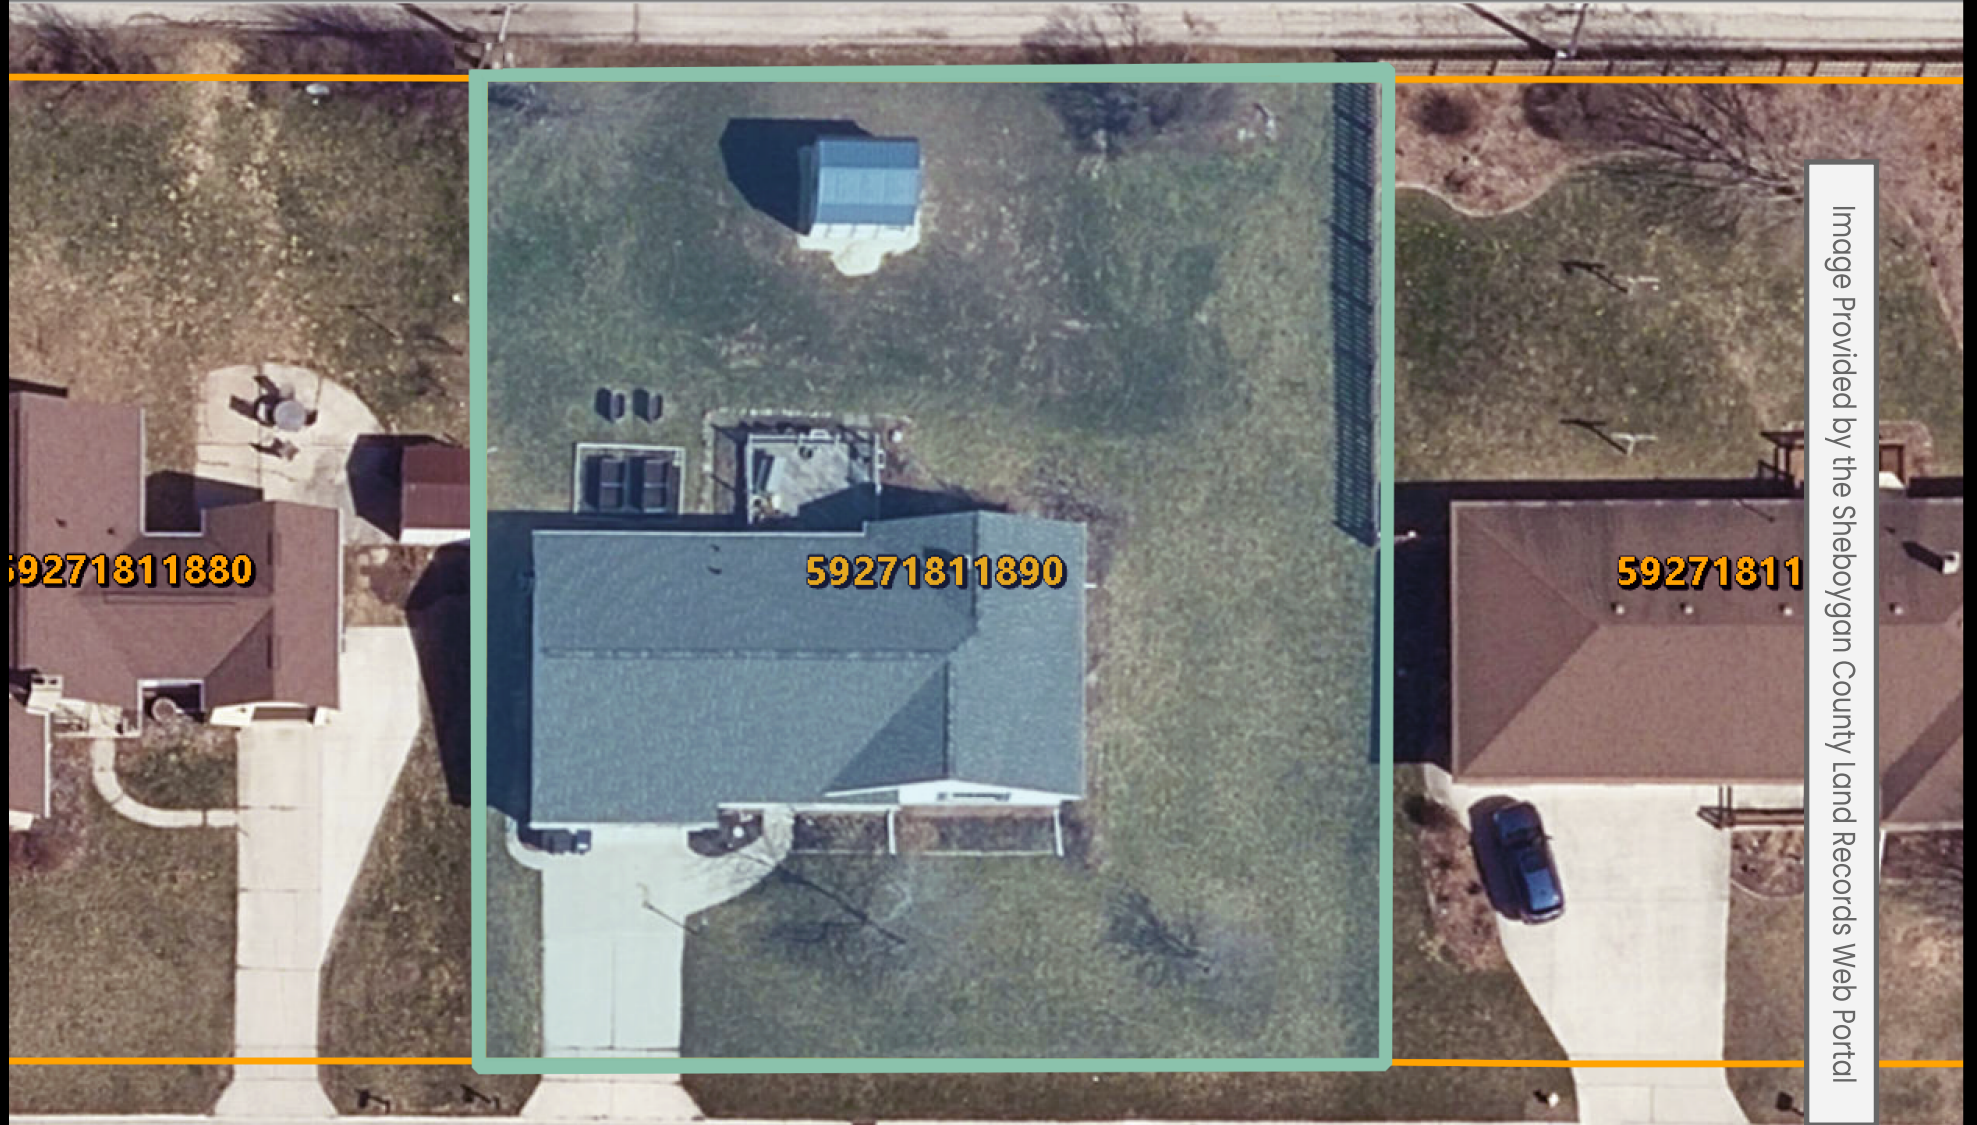

24 E PROSPECT AVENUE | PLYMOUTH

59271811880

59271811890

59271811

Image Provided by the Sheboygan County Land Records Web Portal

20

24

102

21

E-Prospect Ave

10