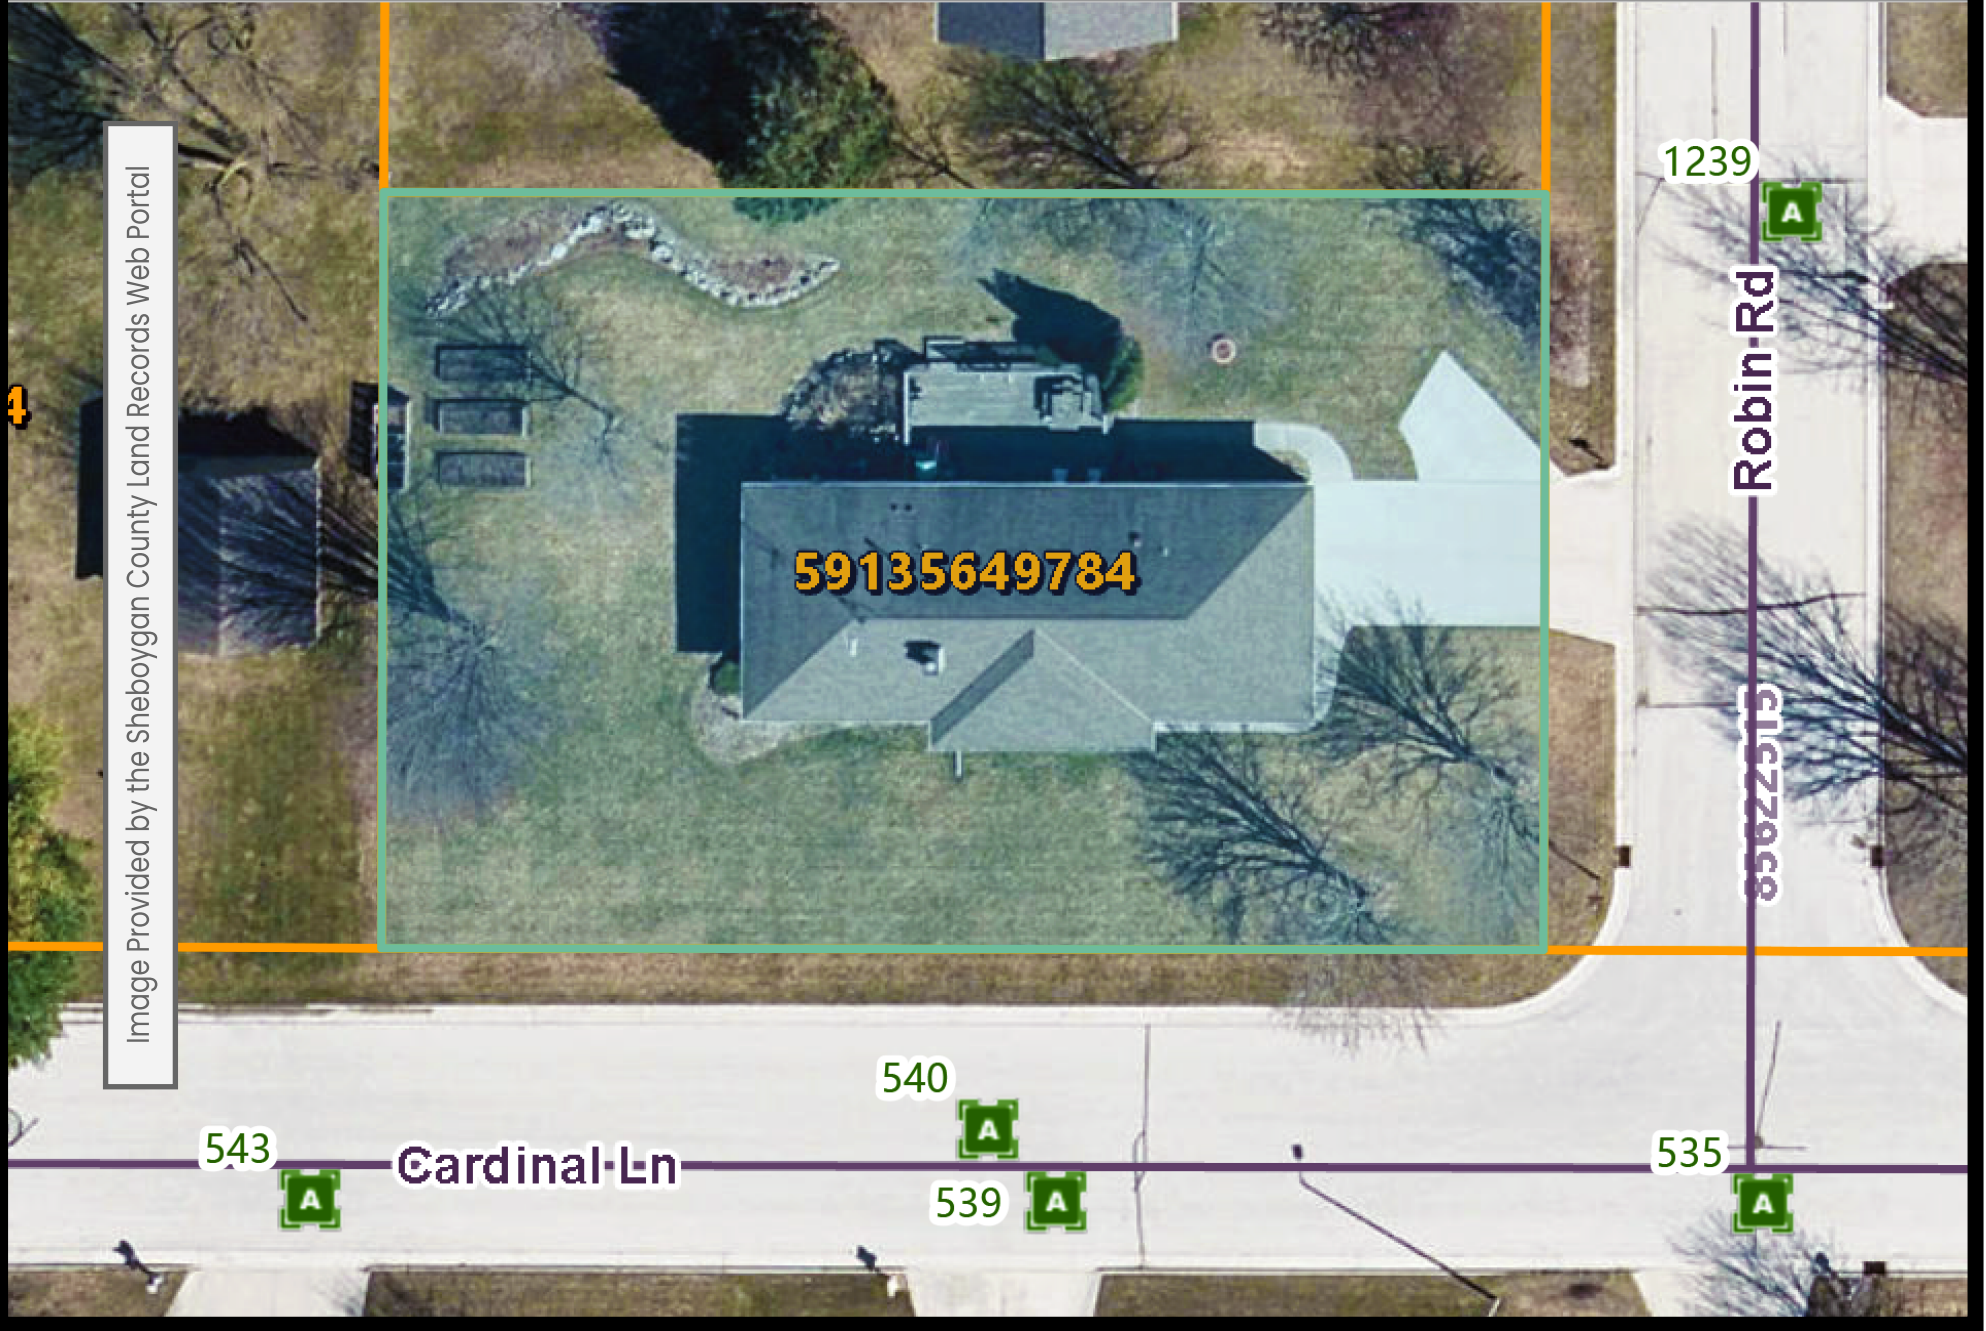

540 CARDINAL LANE | HOWARDS GROVE

Image Provided by the Sheboygan County Land Records Web Portal

59135649784

1239

Robin Rd

85622515

540

543

Cardinal Ln

539

535