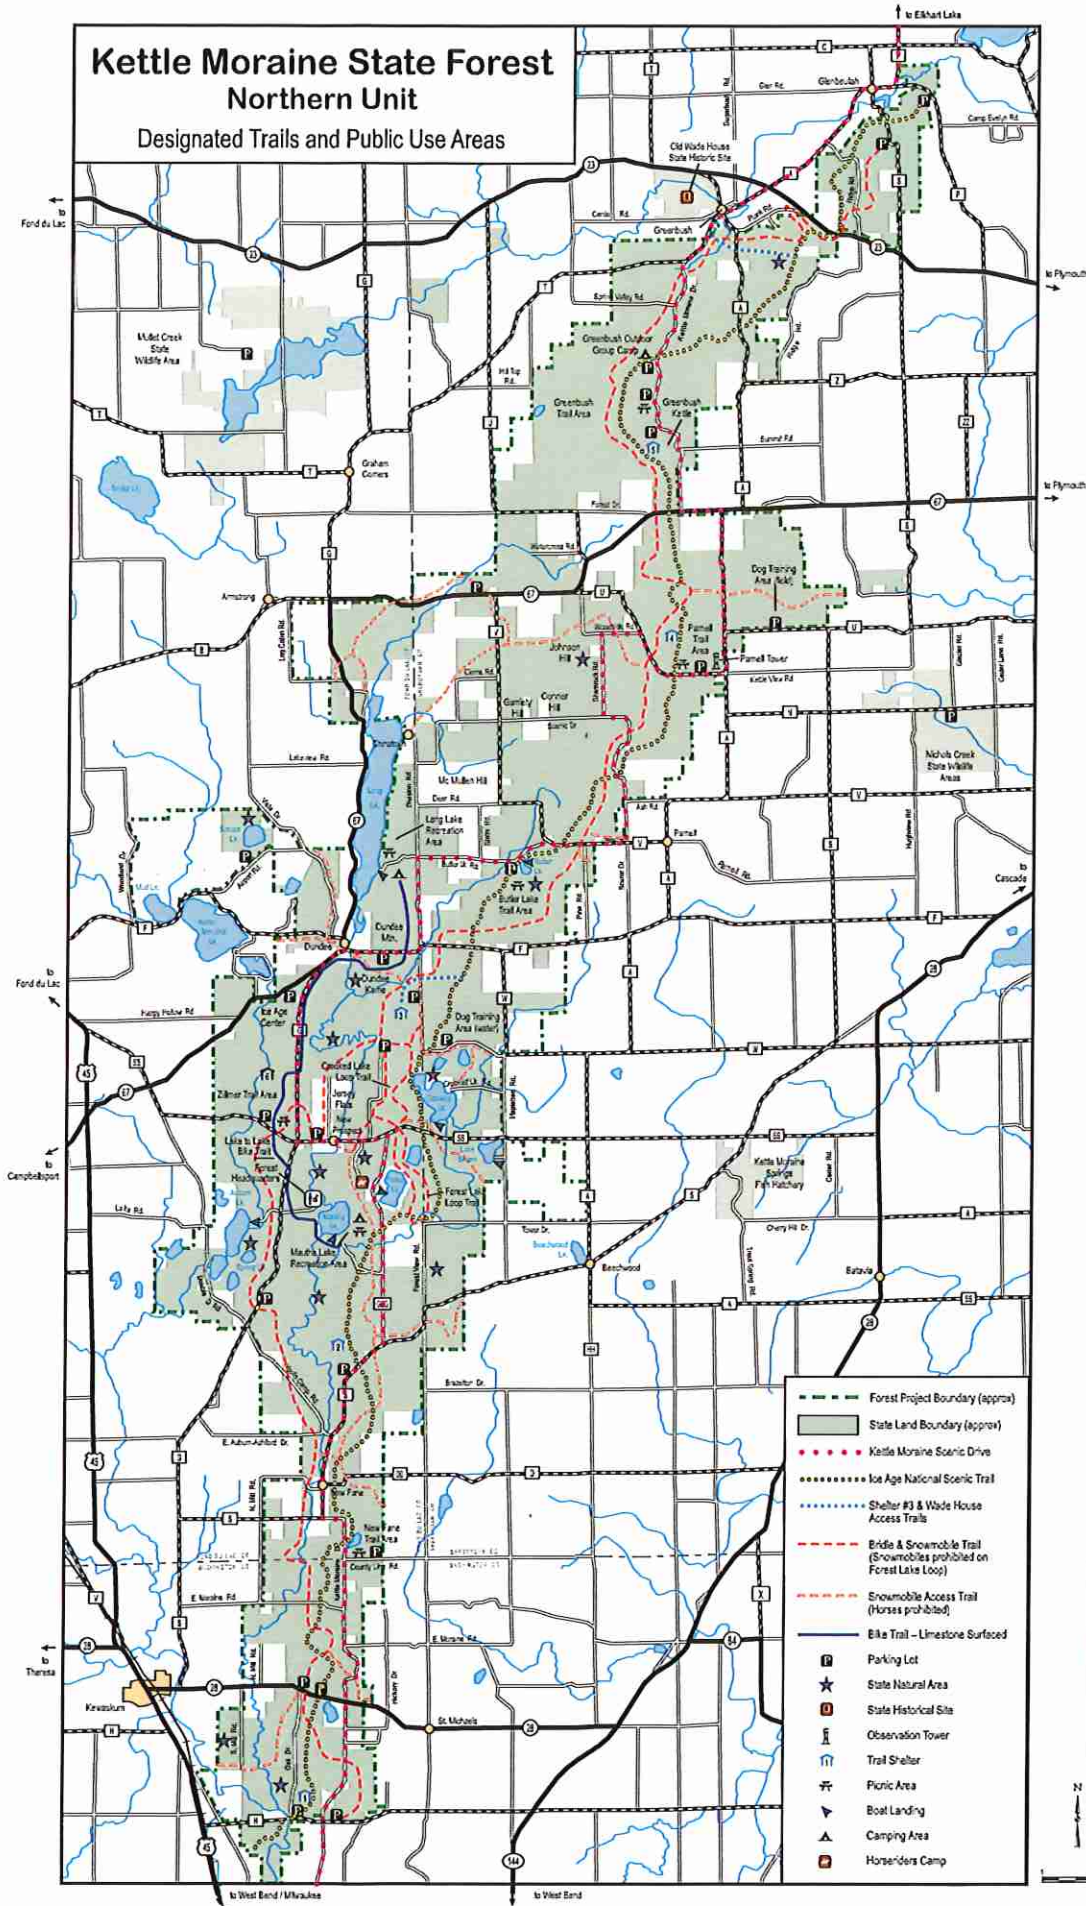

# Kettle Moraine State Forest Northern Unit

## Designated Trails and Public Use Areas

WISCONSIN STATE PARKS AND RECREATION