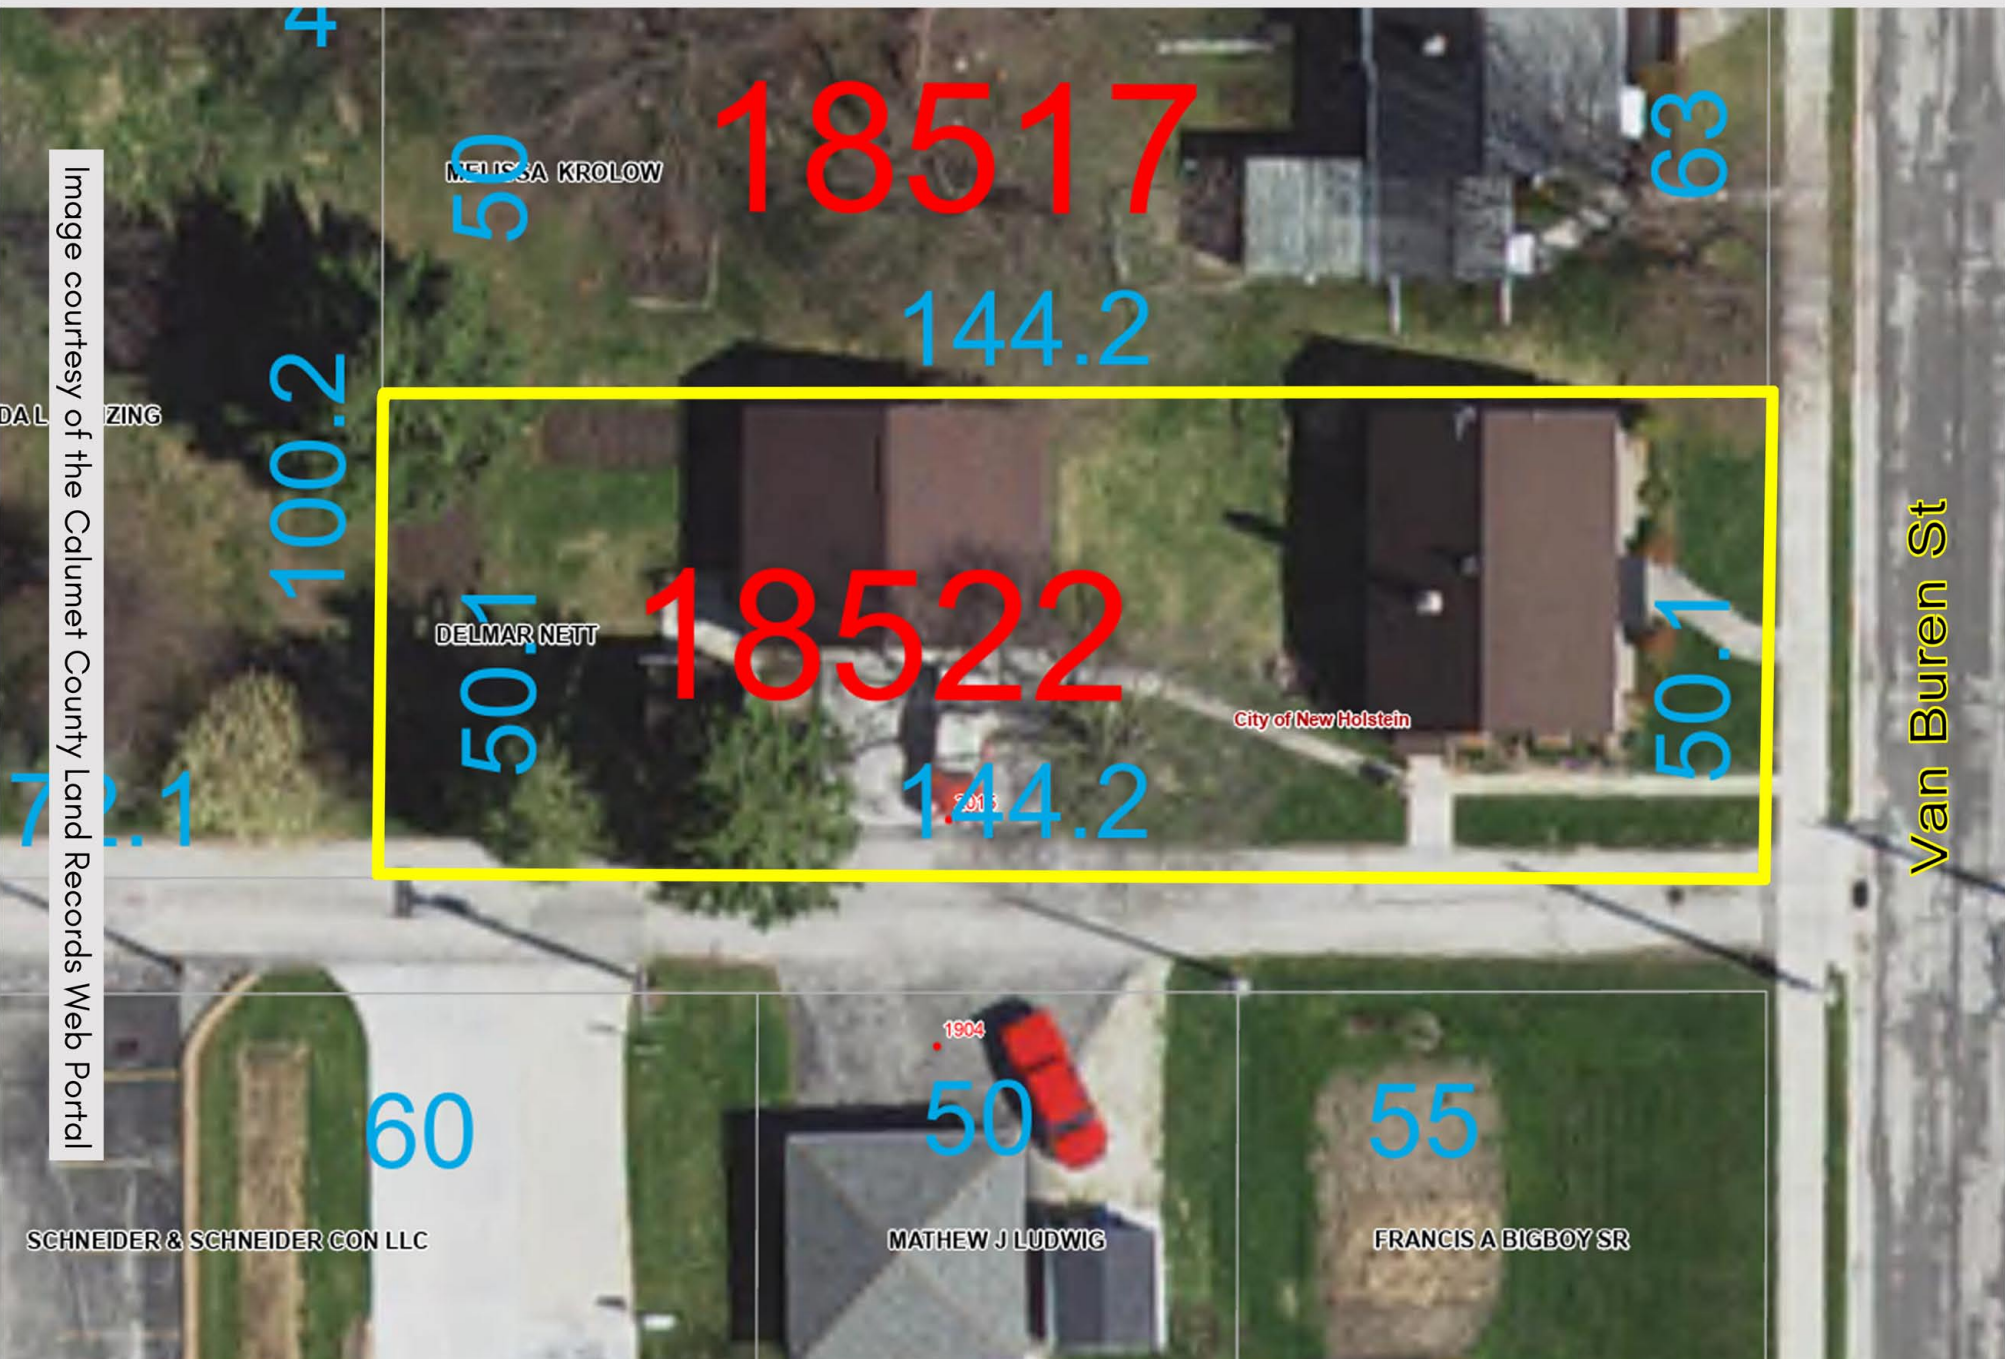

2015 VAN BUREN STREET | NEW HOLSTEIN

Image courtesy of the Calumet County Land Records Web Portal

MELISSA KROLOW

18517

50

63

144.2

100.2

DELMAR NETT

18522

50.1

50.1

144.2

City of New Holstein

Van Buren St

60