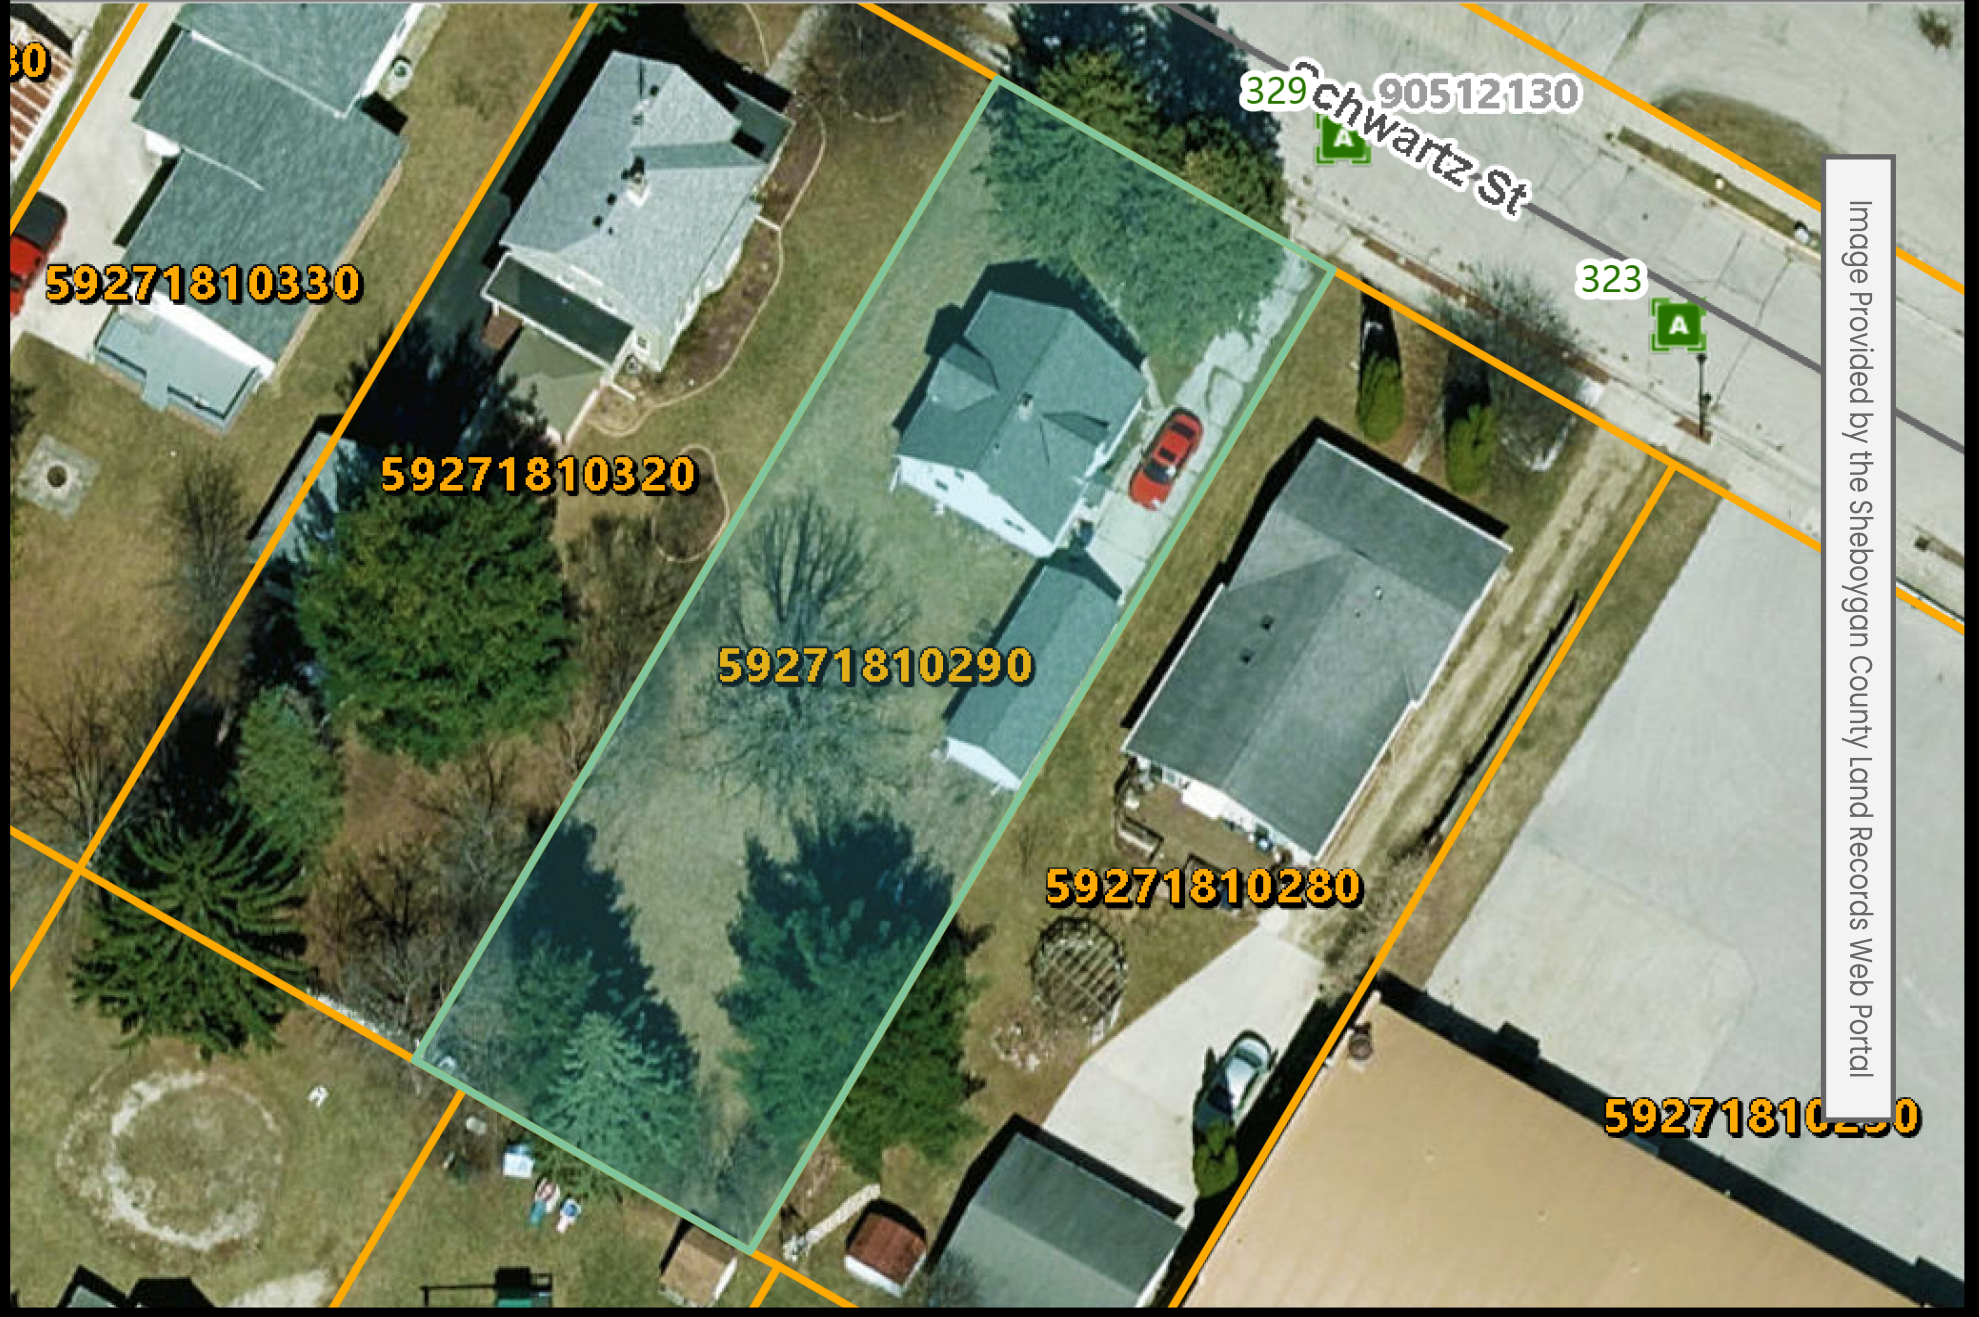

329 SCHWARTZ STREET | PLYMOUTH

Image Provided by the Sheboygan County Land Records Web Portal