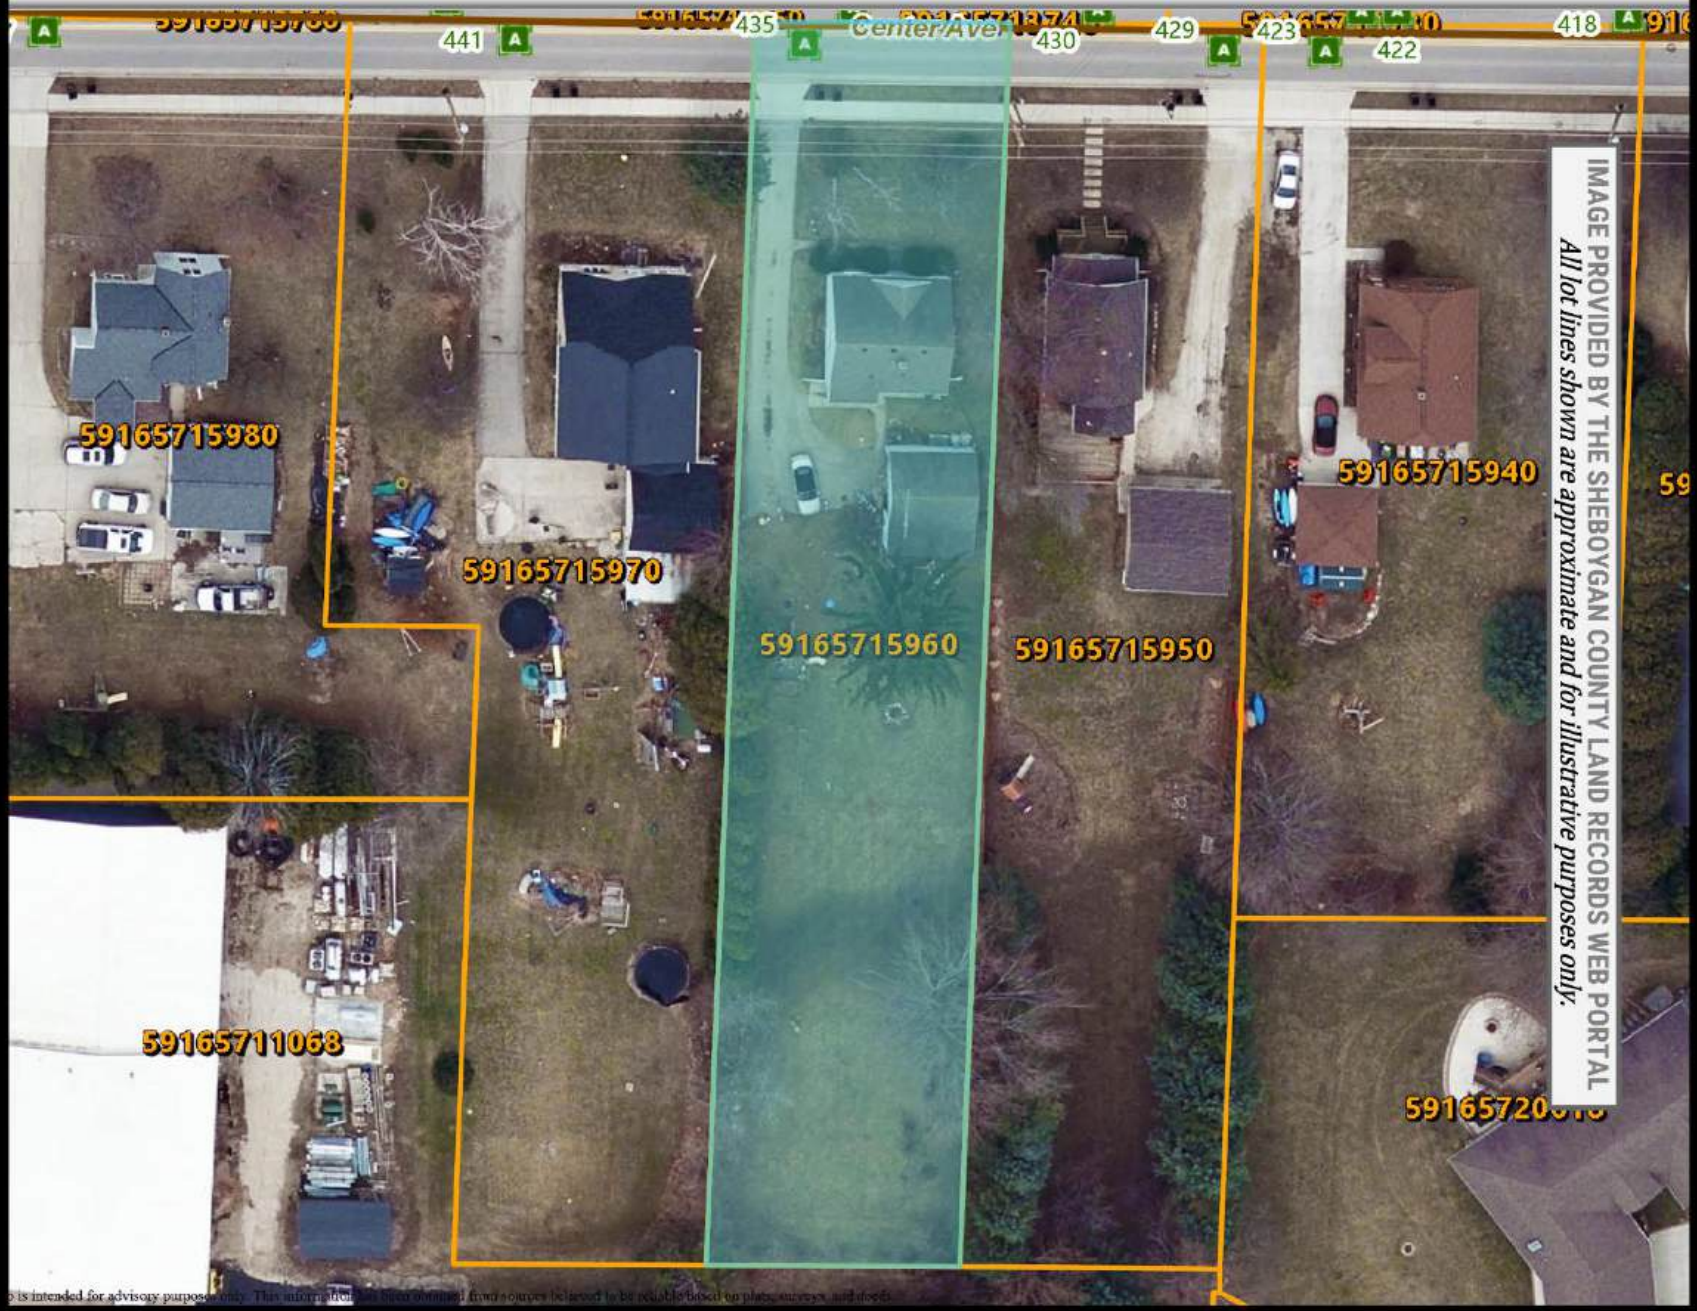

429 CENTER AVENUE | OOSTBURG

IMAGE PROVIDED BY THE SHEBOYGAN COUNTY LAND RECORDS WEB PORTAL
All lot lines shown are approximate and for illustrative purposes only.