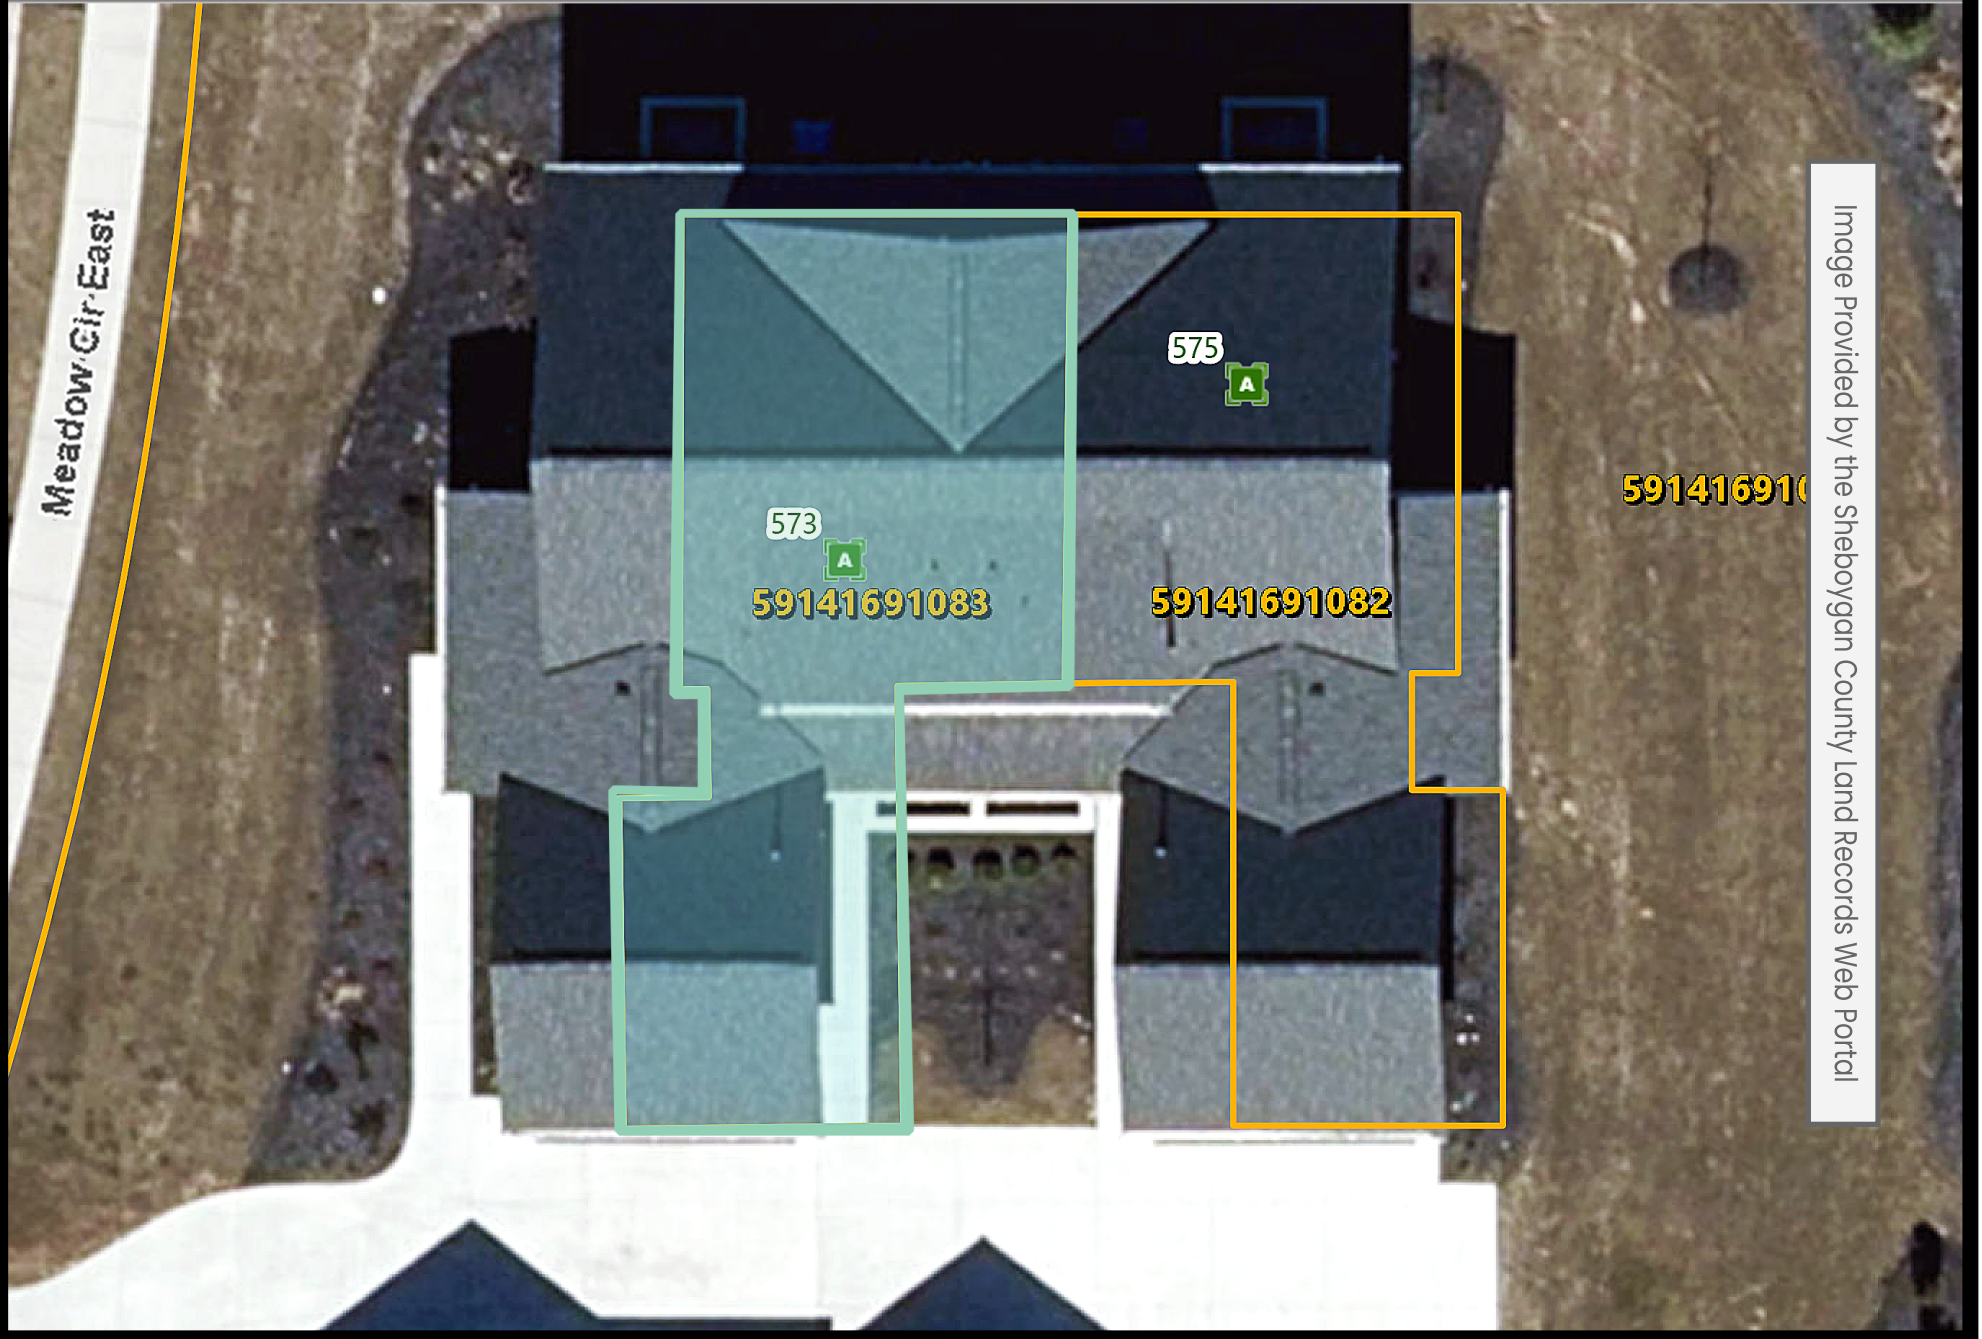

# 573 MEADOW CIRCLE E | KOHLER

Image Provided by the Sheboygan County Land Records Web Portal