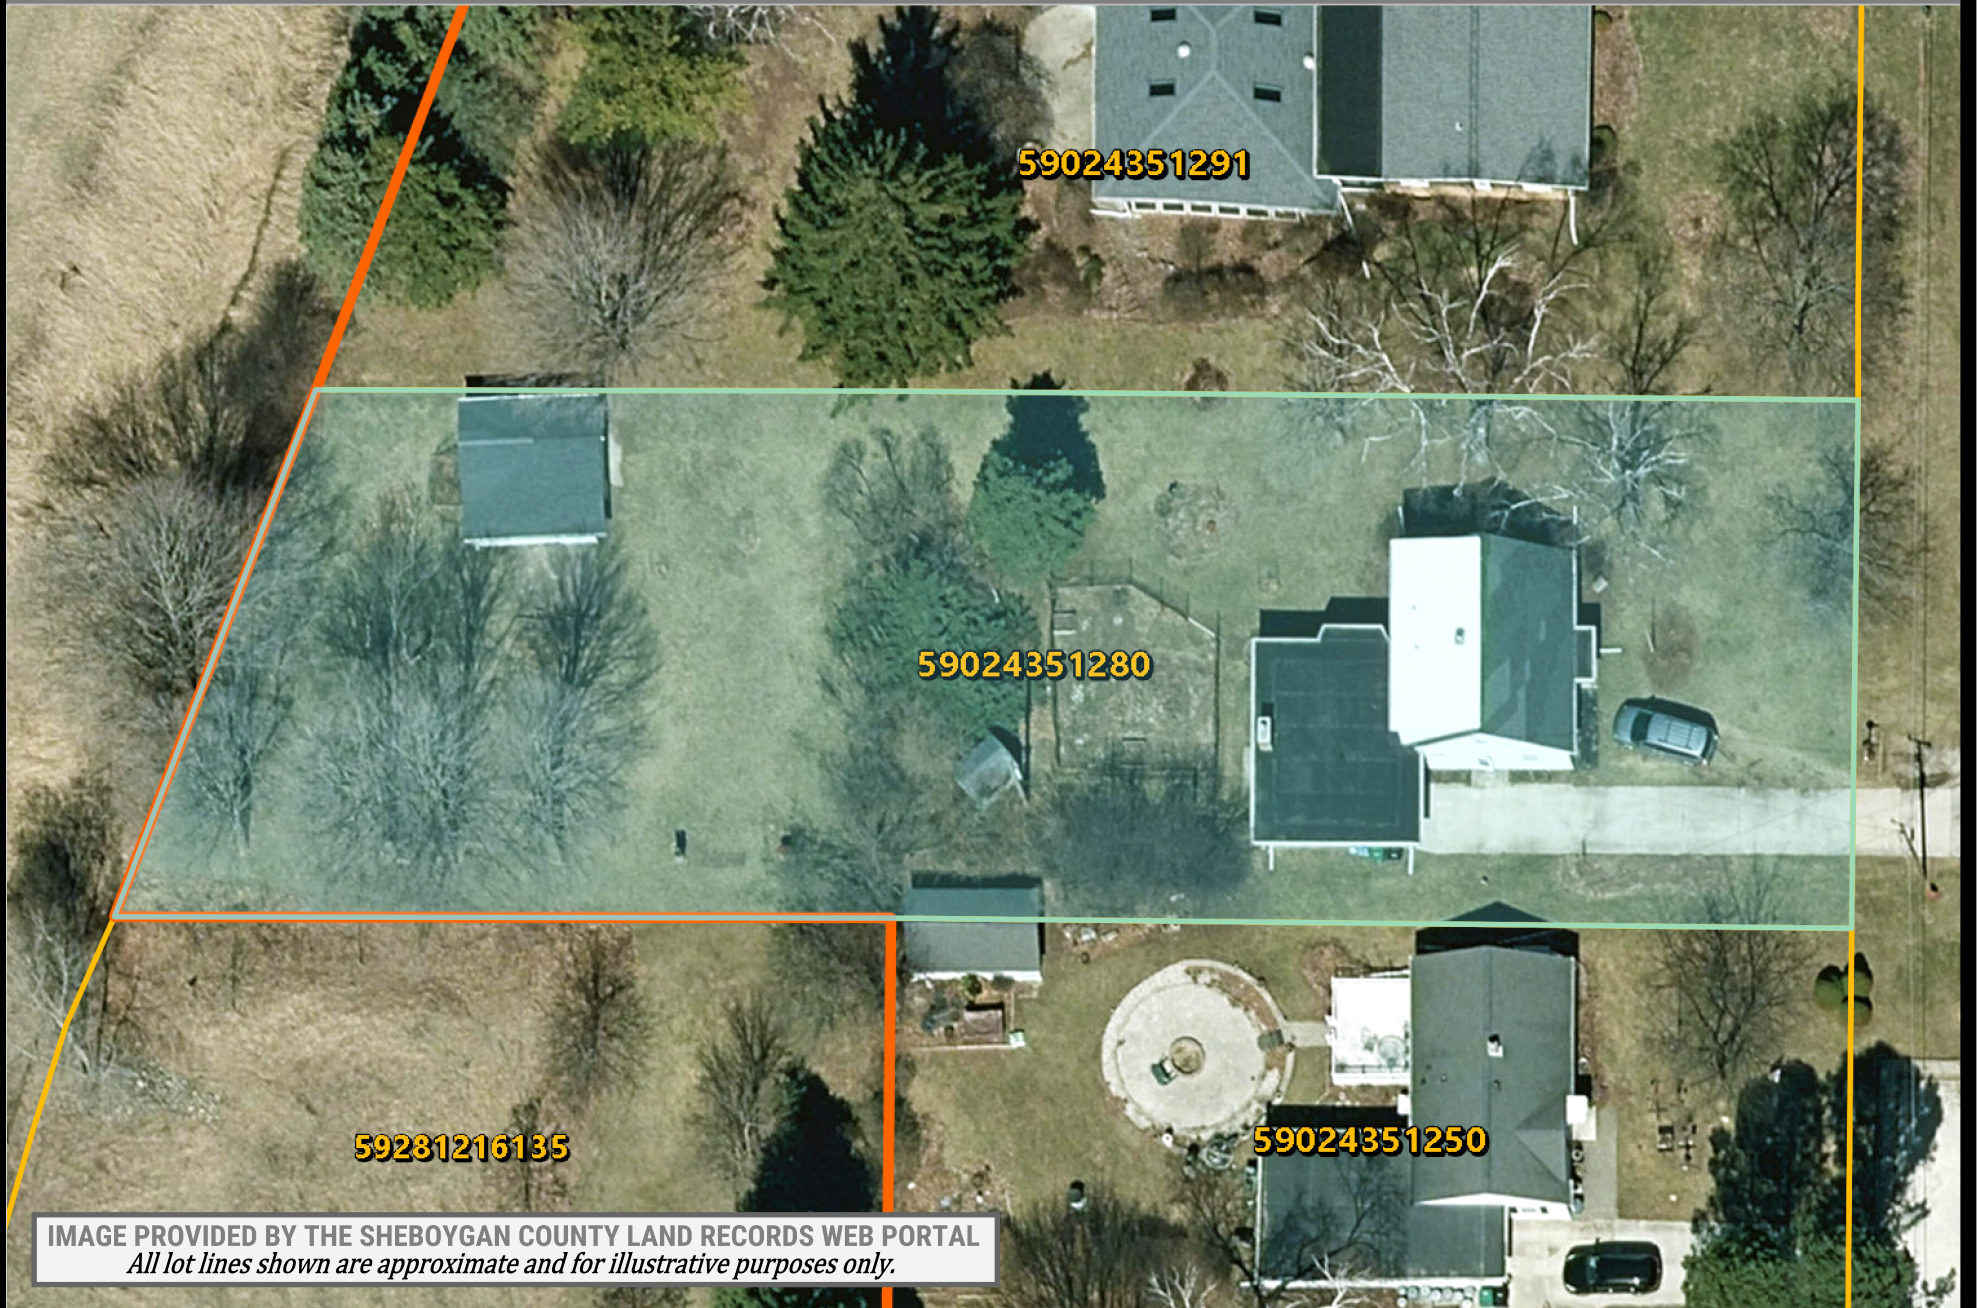

608 N 40TH STREET | SHEBOYGAN

59024351291

59024351280

59281216135

59024351250

IMAGE PROVIDED BY THE SHEBOYGAN COUNTY LAND RECORDS WEB PORTAL
All lot lines shown are approximate and for illustrative purposes only.