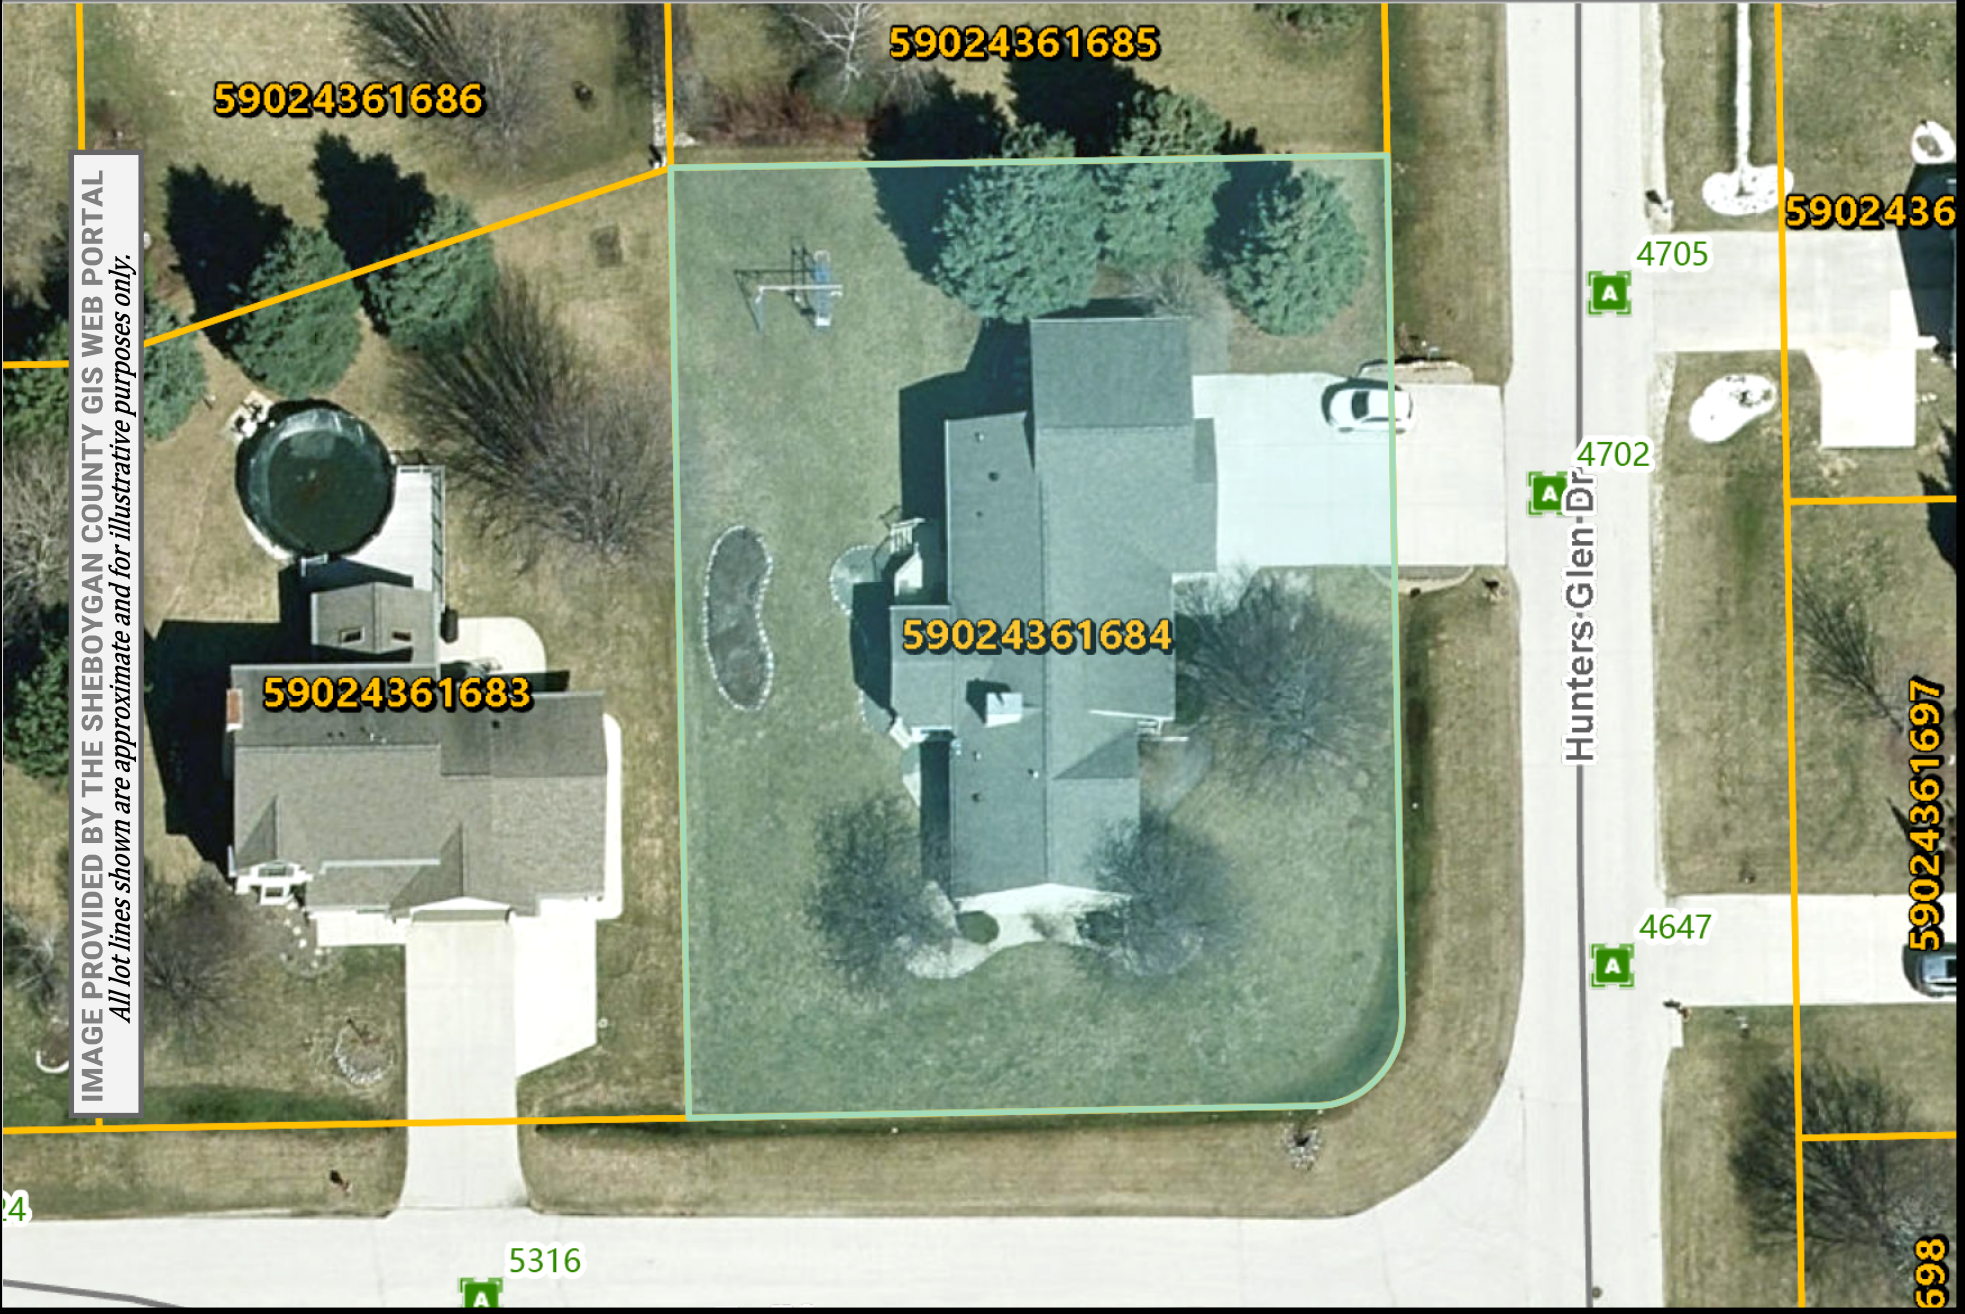

4702 HUNTERS GLEN DRIVE | SHEBOYGAN

IMAGE PROVIDED BY THE SHEBOYGAN COUNTY GIS WEB PORTAL
All lot lines shown are approximate and for illustrative purposes only.

59024361686

59024361685

5902436

4705

4702

Hunters Glen Dr

59024361683

59024361684

59024361697

4647

5316

698

4